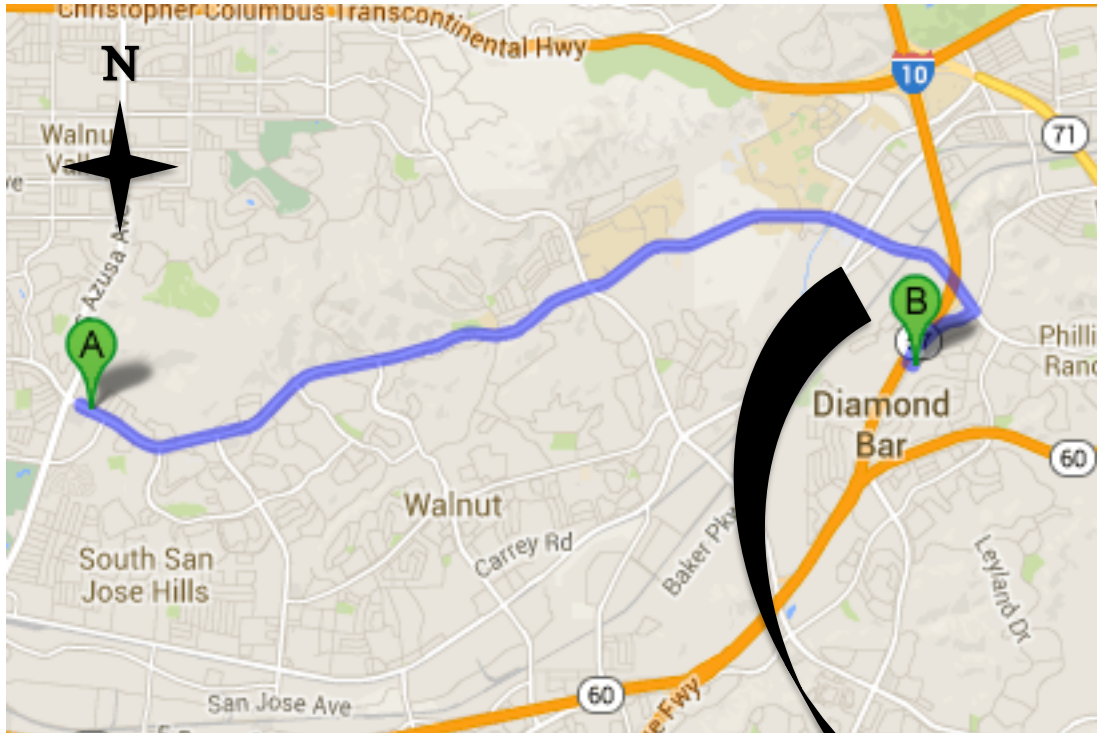

EAST VALLEY EMERGENCY PET CLINIC

938 N. Diamond Bar Blvd., Diamond Bar, CA 91765

(909) 861-5737

Monday-Thursday 6:00 PM-8:00 AM, Friday 6:00 PM-Monday 8:00 AM, *Open All Major Holidays 24 Hours a Day*

From: **ADAMS ANIMAL HOSPITAL**
8.1 MILES AWAY

Head northwest on Amar Rd toward S Azusa Ave
Make a U-turn at S Azusa Ave
Continue onto W Temple Ave
Turn **RIGHT** onto N Diamond Bar Blvd
Make a U-turn after Highland Valley Rd
Turn **RIGHT** into shopping center with bowling alley

The clinic will be on your **RIGHT** in the back corner of the shopping center