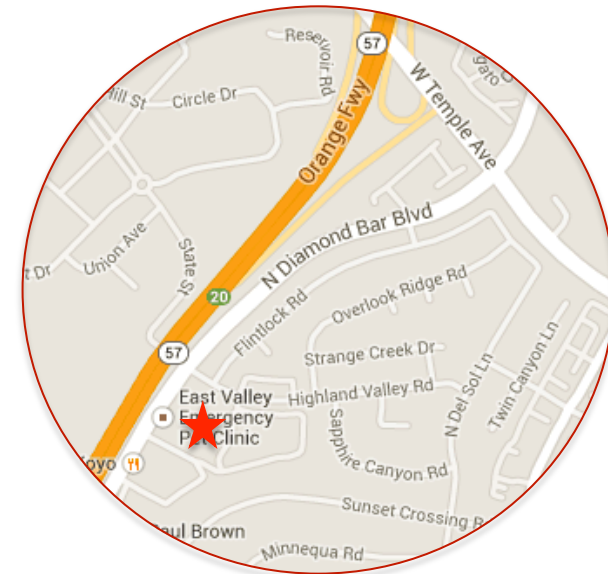

EAST VALLEY EMERGENCY PET CLINIC

938 N. Diamond Bar Blvd., Diamond Bar, CA 91765

(909) 861-5737

Monday-Thursday 6:00 PM-8:00 AM, Friday 6:00 PM-Monday 8:00 AM, *Open All Major Holidays 24 Hours a Day*

From: **ALL PETS MEDICAL & SURGICAL CENTER**

1.4 MILES AWAY

Head northwest on W Temple Ave

Make a U-turn

Turn **RIGHT** onto N Diamond Bar Blvd

Make a U-turn after Highland Valley Rd

Turn **RIGHT** into shopping center with bowling alley

The clinic will be on your **RIGHT** in the back corner of the shopping center