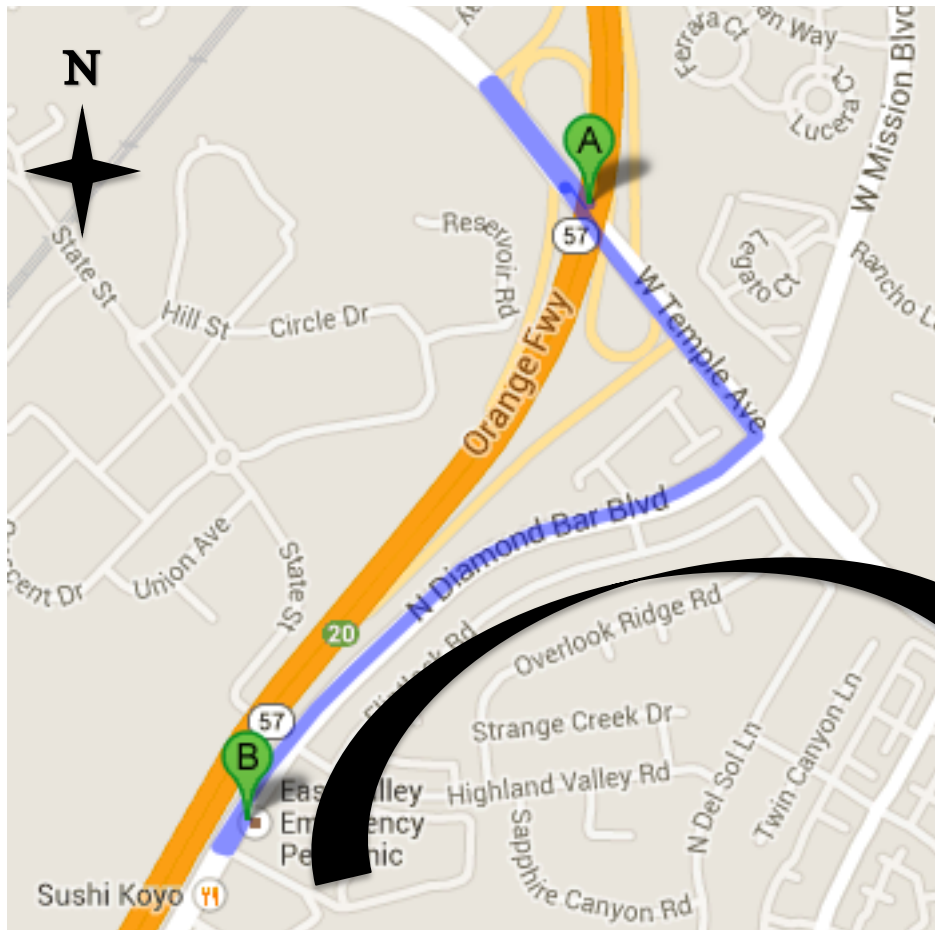

EAST VALLEY EMERGENCY PET CLINIC

938 N. Diamond Bar Blvd., Diamond Bar, CA 91765

(909) 861-5737

Monday-Thursday 6:00 PM-8:00 AM, Friday 6:00 PM-Monday 8:00 AM, *Open All Major Holidays 24 Hours a Day*

From: **ALL PETS MEDICAL & SURGICAL CENTER**

1.4 MILES AWAY

Head northwest on W Temple Ave

Make a U-turn

Turn **RIGHT** onto N Diamond Bar Blvd

Make a U-turn after Highland Valley Rd

Turn **RIGHT** into shopping center with bowling alley

The clinic will be on your **RIGHT** in the back corner of the shopping center