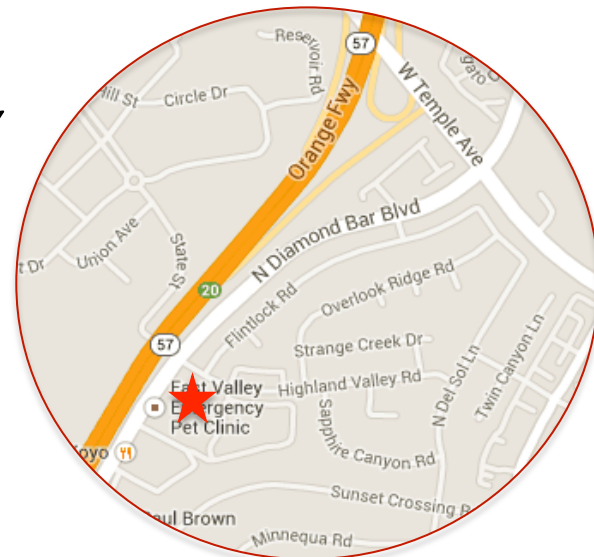

EAST VALLEY EMERGENCY PET CLINIC

938 N. Diamond Bar Blvd., Diamond Bar, CA 91765

(909) 861-5737

Monday-Thursday 6:00 PM-8:00 AM, Friday 6:00 PM-Monday 8:00 AM, *Open All Major Holidays 24 Hours a Day*

From: **ALOSTA ANIMAL HOSPITAL**

8.2 MILES AWAY

Head west on E Route 66 toward S Lope Ln

Make a U-turn at S Lope Ln

Turn **RIGHT** onto S Lone Hill Ave

Turn **LEFT** onto Auto Centre Dr.

Turn **RIGHT** to merge onto CA-57 S toward Santa Ana

Take the Sunset Crossing Rd **EXIT** toward 60 E

Turn **LEFT** onto Sunset Crossing Rd

Turn **LEFT** onto N Diamond Bar Blvd

Turn **RIGHT** into shopping center with bowling alley

If you reach Highland Valley you have gone too far

The clinic will be on your **RIGHT** in the back corner of the shopping center