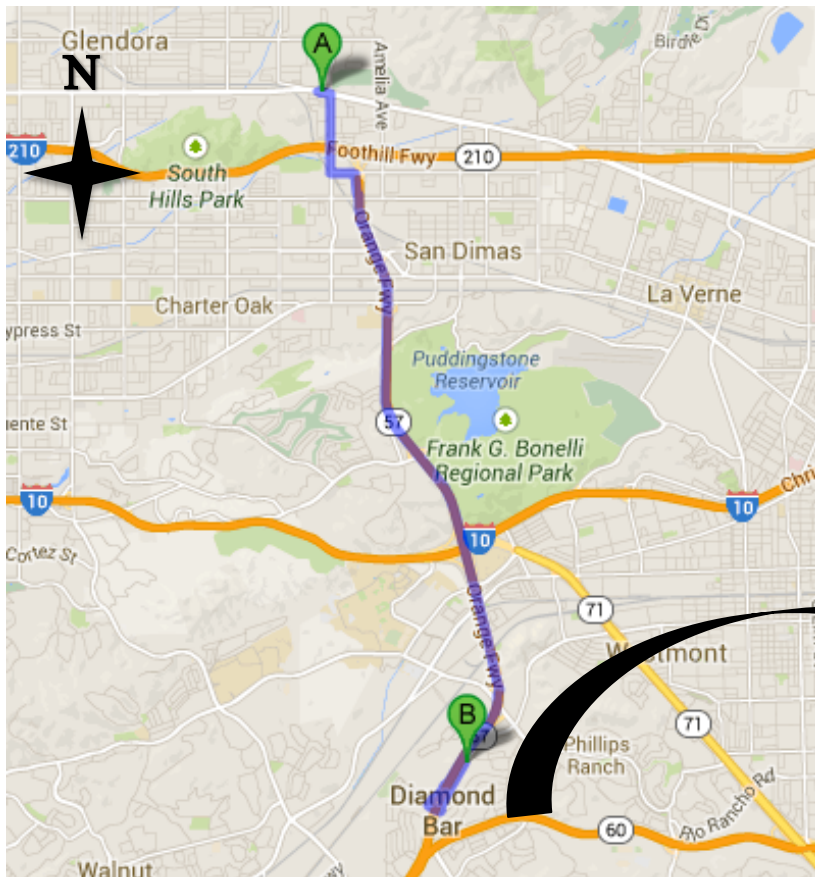

EAST VALLEY EMERGENCY PET CLINIC

938 N. Diamond Bar Blvd., Diamond Bar, CA 91765

(909) 861-5737

Monday-Thursday 6:00 PM-8:00 AM, Friday 6:00 PM-Monday 8:00 AM, *Open All Major Holidays 24 Hours a Day*

From: **ALOSTA ANIMAL HOSPITAL**

8.2 MILES AWAY

Head west on E Route 66 toward S Lope Ln

Make a U-turn at S Lope Ln

Turn **RIGHT** onto S Lone Hill Ave

Turn **LEFT** onto Auto Centre Dr.

Turn **RIGHT** to merge onto CA-57 S toward Santa Ana

Take the Sunset Crossing Rd **EXIT** toward 60 E

Turn **LEFT** onto Sunset Crossing Rd

Turn **LEFT** onto N Diamond Bar Blvd

Turn **RIGHT** into shopping center with bowling alley

If you reach Highland Valley you have gone too far

The clinic will be on your **RIGHT** in the back corner of the shopping center