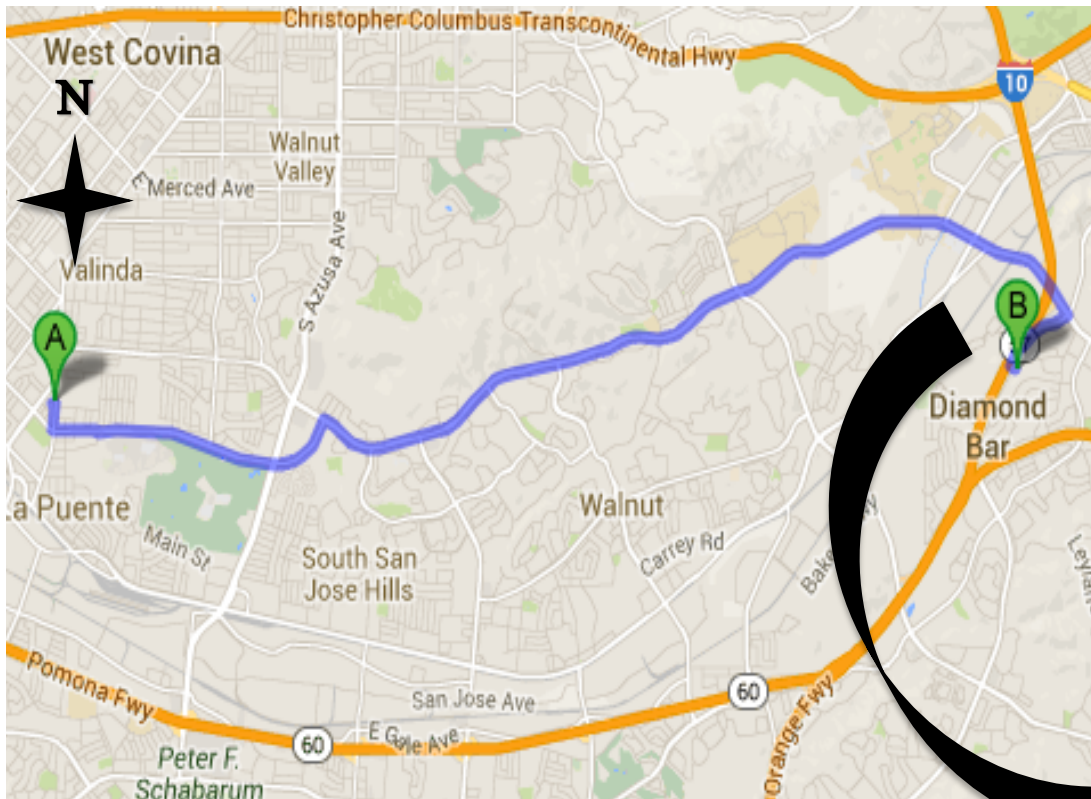

# EAST VALLEY EMERGENCY PET CLINIC

938 N. Diamond Bar Blvd., Diamond Bar, CA 91765

**(909) 861-5737**

Monday-Thursday 6:00 PM-8:00 AM, Friday 6:00 PM-Monday 8:00 AM, *Open All Major Holidays 24 Hours a Day*

From: **AMAR GLEN ANIMAL HOSPITAL**

**10.6 MILES AWAY**

- Head south on Glendora Ave
- Take the 3<sup>rd</sup> LEFT onto E Temple Ave
- Turn RIGHT onto Amar Rd
- Continue onto W Temple Ave
- Turn RIGHT onto N Diamond Bar Blvd
- Make a U-turn after Highland Valley Rd
- Turn RIGHT into shopping center with bowling alley

The clinic will be on your **RIGHT** in the back corner of the shopping center