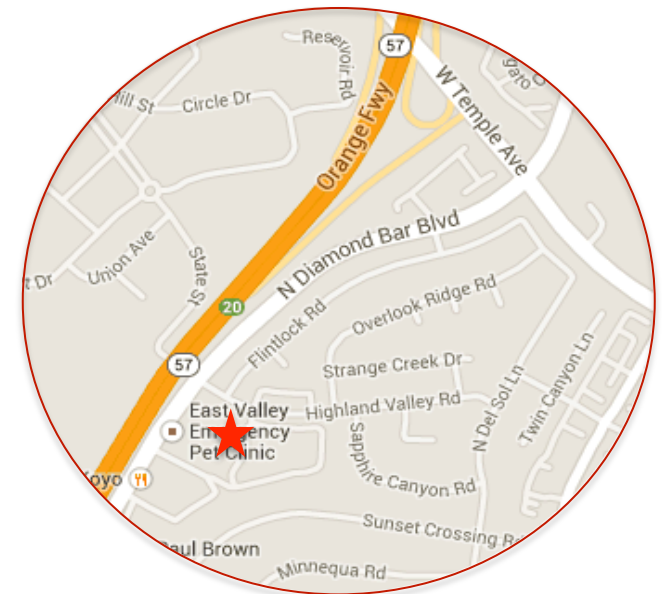

# EAST VALLEY EMERGENCY PET CLINIC

938 N. Diamond Bar Blvd., Diamond Bar, CA 91765

**(909) 861-5737**

Monday-Thursday 6:00 PM-8:00 AM, Friday 6:00 PM-Monday 8:00 AM, *Open All Major Holidays 24 Hours a Day*

From: **AMAR GLEN ANIMAL HOSPITAL**

**10.6 MILES AWAY**

- Head south on Glendora Ave
- Take the 3<sup>rd</sup> LEFT onto E Temple Ave
- Turn RIGHT onto Amar Rd
- Continue onto W Temple Ave
- Turn RIGHT onto N Diamond Bar Blvd
- Make a U-turn after Highland Valley Rd
- Turn RIGHT into shopping center with bowling alley

The clinic will be on your **RIGHT** in the back corner of the shopping center