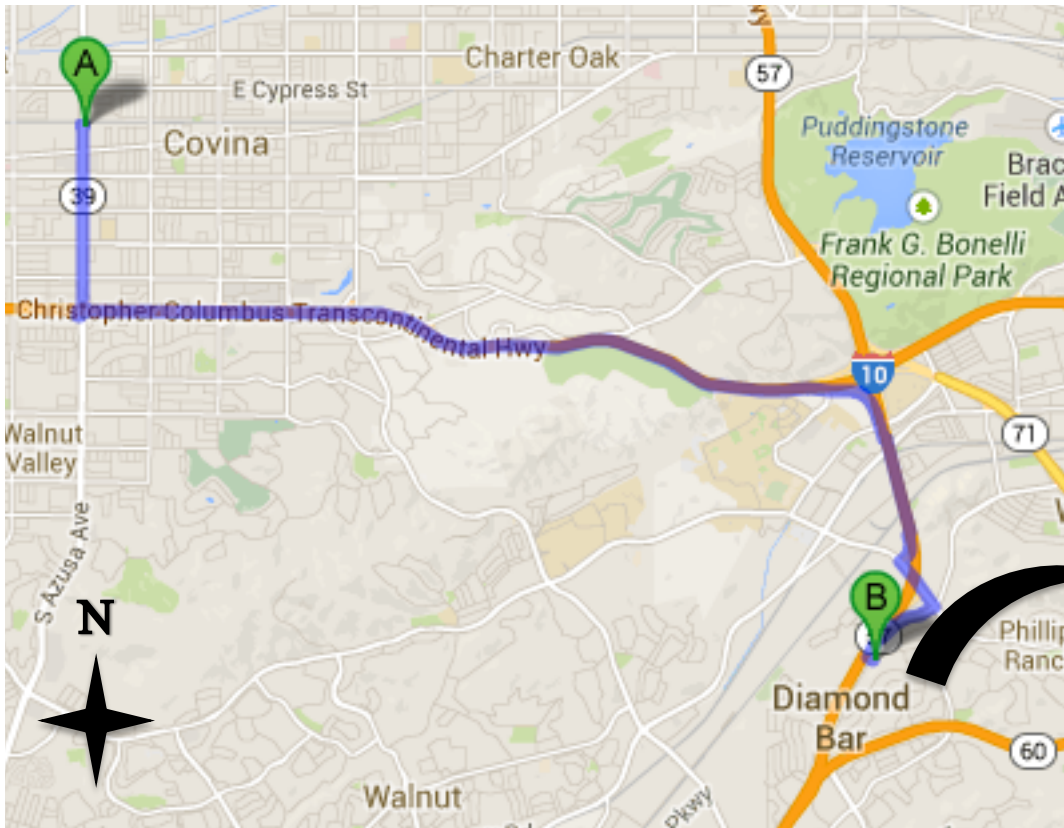

EAST VALLEY EMERGENCY PET CLINIC

938 N. Diamond Bar Blvd., Diamond Bar, CA 91765

(909) 861- 5737

Monday-Thursday 6:00 PM-8:00 AM, Friday 6:00 PM-Monday 8:00 AM, *Open All Major Holidays 24 Hours a Day*

From: **ANIMAL MEDICAL CENTER**

10 MILES AWAY

Head north on N Azusa Ave

Make a U-turn at Golden Grove Way

Make a slight RIGHT onto I-10 E

EXIT onto CA-57 S

EXIT onto Temple Ave

Turn LEFT onto W Temple Ave

Turn RIGHT onto N Diamond Bar Blvd

Make a U-turn after Highland Valley Rd

Turn RIGHT into shopping center with bowling alley

The clinic will be on your **RIGHT** in the back corner of the shopping center