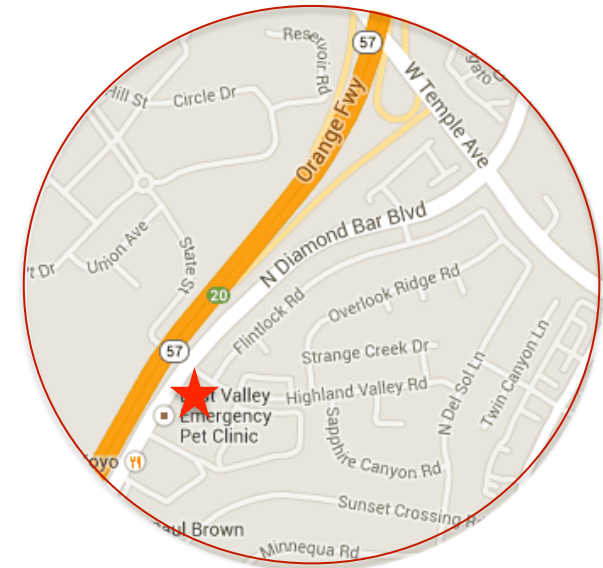

EAST VALLEY EMERGENCY PET CLINIC

938 N. Diamond Bar Blvd., Diamond Bar, CA 91765

(909) 861- 5737

Monday-Thursday 6:00 PM-8:00 AM, Friday 6:00 PM-Monday 8:00 AM, *Open All Major Holidays 24 Hours a Day*

From: **ANIMAL MEDICAL CENTER**

10 MILES AWAY

Head north on N Azusa Ave

Make a U-turn at Golden Grove Way

Make a slight RIGHT onto I-10 E

EXIT onto CA-57 S

EXIT onto Temple Ave

Turn LEFT onto W Temple Ave

Turn RIGHT onto N Diamond Bar Blvd

Make a U-turn after Highland Valley Rd

Turn RIGHT into shopping center with bowling alley

The clinic will be on your **RIGHT** in the back corner of the shopping center