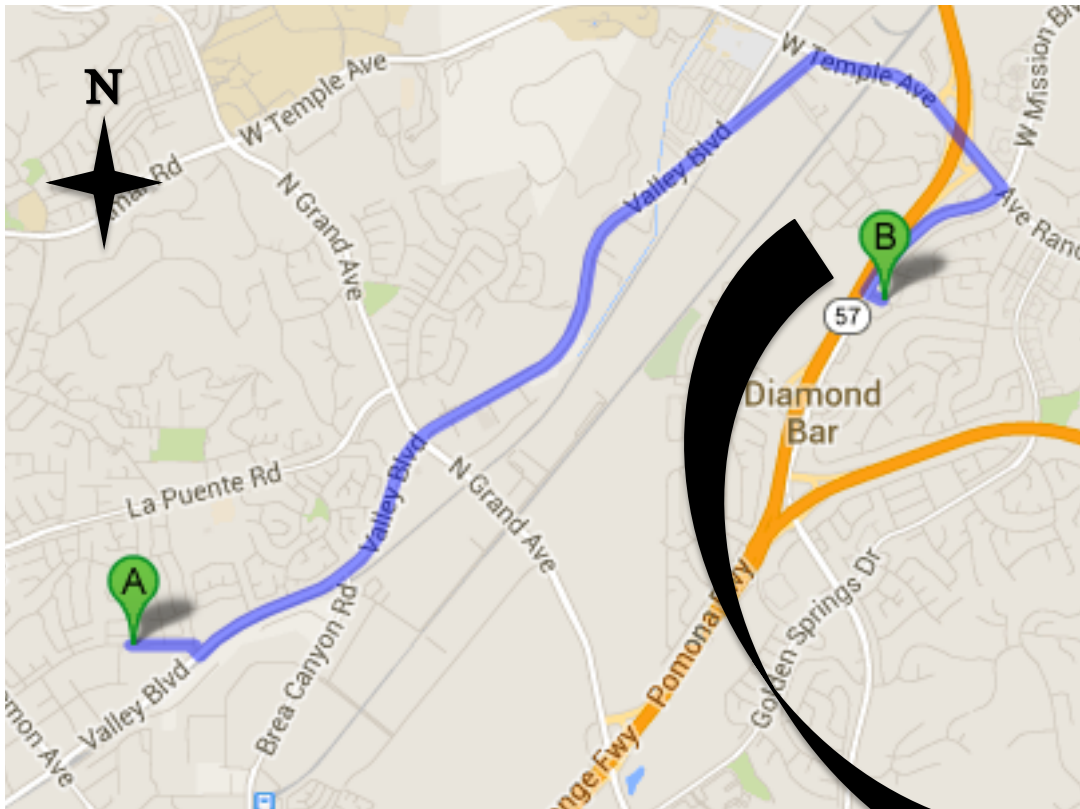

EAST VALLEY EMERGENCY PET CLINIC

938 N. Diamond Bar Blvd., Diamond Bar, CA 91765

(909) 861-5737

Monday-Thursday 6:00 PM-8:00 AM, Friday 6:00 PM-Monday 8:00 AM, *Open All Major Holidays 24 Hours a Day*

From: **ANIMAL HOSPITAL OF WALNUT**

5.2 MILES AWAY

- Head east on Carrey Rd
- Turn **RIGHT** onto Pierre Rd
- Turn **LEFT** onto Valley Blvd
- Slight **RIGHT** onto Pomona Blvd
- Turn **RIGHT** onto W Temple Ave
- Turn **RIGHT** onto N Diamond Bar Blvd
- Make a U-turn after Highland Valley Rd
- Turn **RIGHT** into shopping center with bowling alley

The clinic will be on your **RIGHT** in the back corner of the shopping center