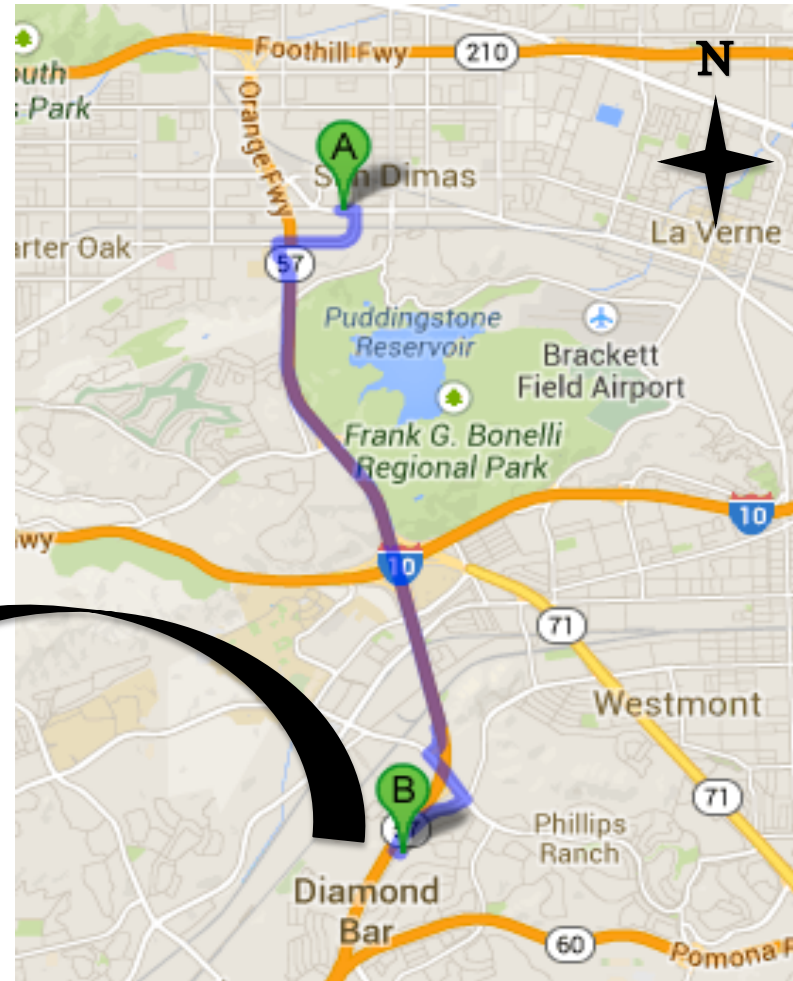

EAST VALLEY EMERGENCY PET CLINIC

938 N. Diamond Bar Blvd., Diamond Bar, CA 91765

(909) 861-5737

Monday-Thursday 6:00 PM-8:00 AM, Friday 6:00 PM-Monday 8:00 AM, *Open All Major Holidays 24 Hours a Day*

From: **ARROW ANIMAL HOSPITAL**

6 MILES AWAY

Head east on W Arrow Hwy toward S Cataract Ave

Take the 1st RIGHT onto S Cataract Ave

Continue onto W Covina Blvd

Turn LEFT onto CA-57 S ramp

Turn RIGHT onto CA-57 S

EXIT Temple Ave

Turn LEFT onto Temple Ave

Turn RIGHT onto N Diamond Bar Blvd

Make a U-turn after Highland Valley Rd

Turn RIGHT into shopping center with bowling alley

The clinic will be on your **RIGHT** in the back corner of the shopping center