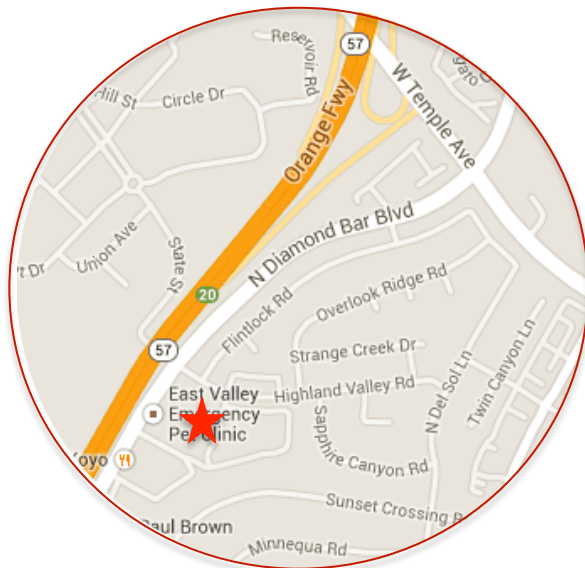

EAST VALLEY EMERGENCY PET CLINIC

938 N. Diamond Bar Blvd., Diamond Bar, CA 91765

(909) 861-5737

Monday-Thursday 6:00 PM-8:00 AM, Friday 6:00 PM-Monday 8:00 AM, *Open All Major Holidays 24 Hours a Day*

From: **ARROW ANIMAL HOSPITAL**

6 MILES AWAY

Head east on W Arrow Hwy toward S Cataract Ave

Take the 1st RIGHT onto S Cataract Ave

Continue onto W Covina Blvd

Turn LEFT onto CA-57 S ramp

Turn RIGHT onto CA-57 S

EXIT Temple Ave

Turn LEFT onto Temple Ave

Turn RIGHT onto N Diamond Bar Blvd

Make a U-turn after Highland Valley Rd

Turn RIGHT into shopping center with bowling alley

The clinic will be on your **RIGHT** in the back corner of the shopping center