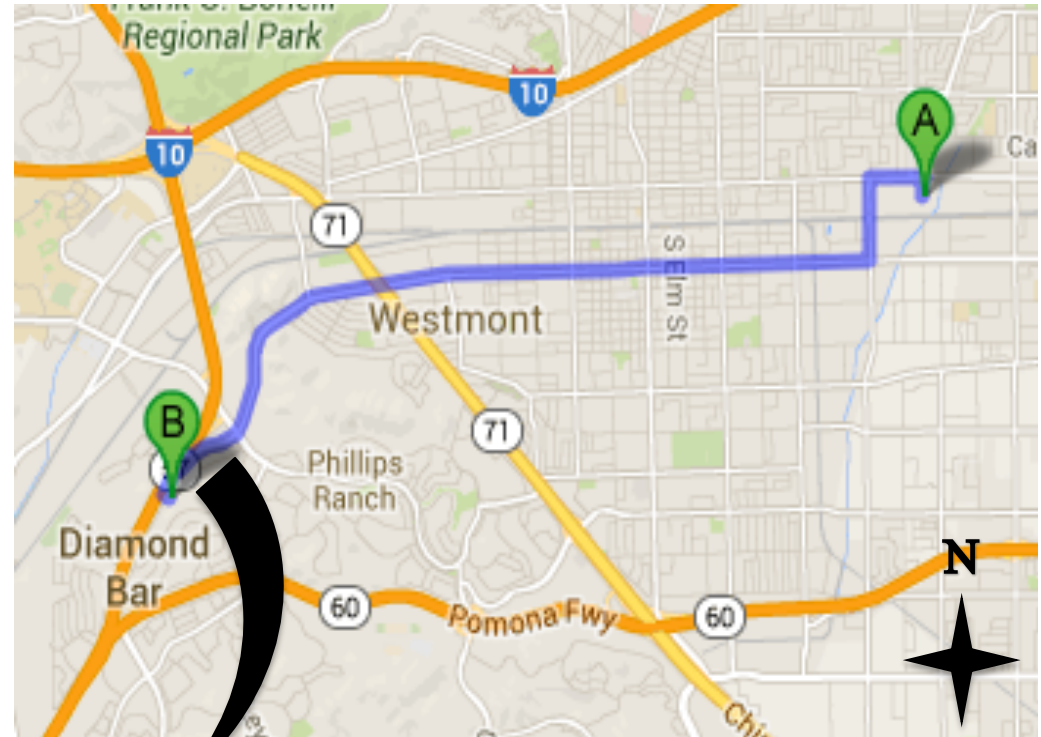

EAST VALLEY EMERGENCY PET CLINIC

938 N. Diamond Bar Blvd., Diamond Bar, CA 91765

(909) 861- 5737

Monday-Thursday 6:00 PM-8:00 AM, Friday 6:00 PM-Monday 8:00 AM, *Open All Major Holidays 24 Hours a Day*

From: **BLUE CROSS ANIMAL HOSPITAL**

6.5 MILES AWAY

Head north on Mills Ave toward Holt Blvd
Take the 1st LEFT onto E Holt Ave
Turn LEFT onto N East End Ave
Take the 2nd RIGHT onto E Mission Blvd
Continue onto N Diamond Bar Blvd
Make a U-turn after Highland Valley Rd
Turn RIGHT into shopping center with bowling alley

The clinic will be on your **RIGHT** in the back corner of the shopping center