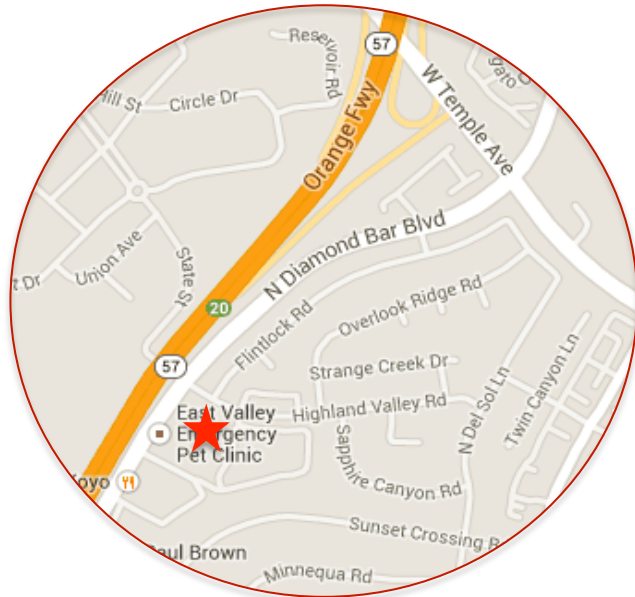

EAST VALLEY EMERGENCY PET CLINIC

938 N. Diamond Bar Blvd., Diamond Bar, CA 91765

(909) 861- 5737

Monday-Thursday 6:00 PM-8:00 AM, Friday 6:00 PM-Monday 8:00 AM, *Open All Major Holidays 24 Hours a Day*

From: **BLUE CROSS ANIMAL HOSPITAL**

6.5 MILES AWAY

Head north on Mills Ave toward Holt Blvd
Take the 1st LEFT onto E Holt Ave
Turn LEFT onto N East End Ave
Take the 2nd RIGHT onto E Mission Blvd
Continue onto N Diamond Bar Blvd
Make a U-turn after Highland Valley Rd
Turn RIGHT into shopping center with bowling alley

The clinic will be on your **RIGHT** in the back corner of the shopping center