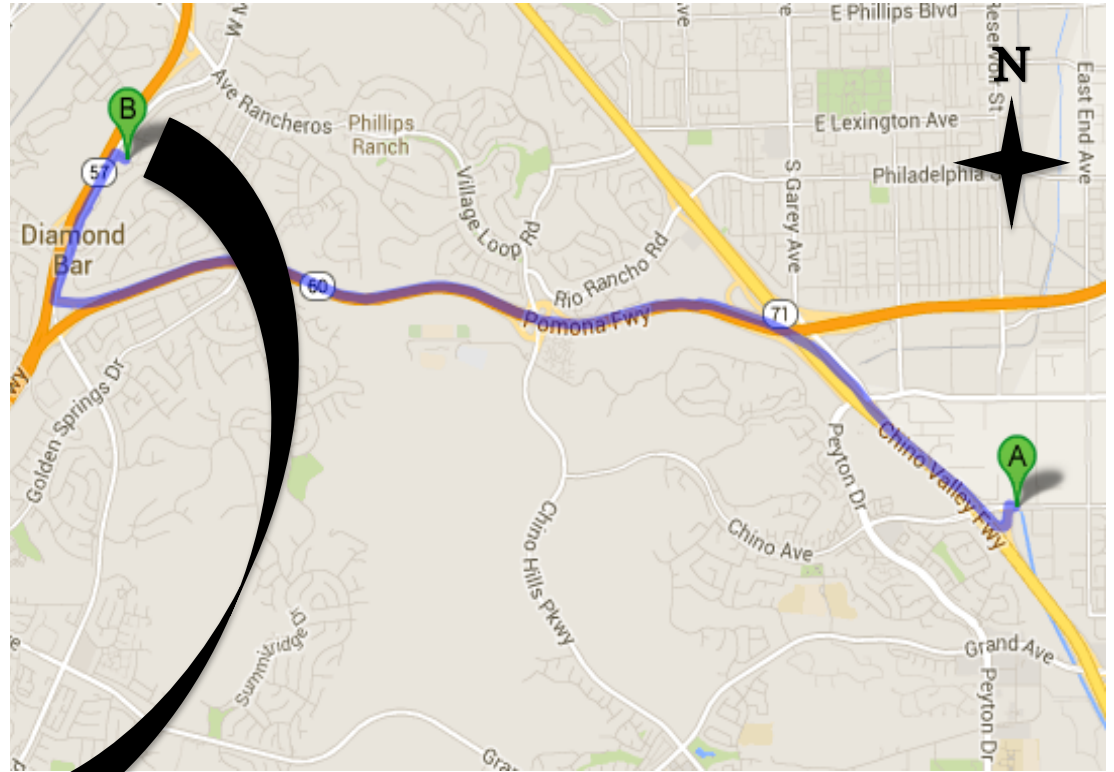

# EAST VALLEY EMERGENCY PET CLINIC

938 N. Diamond Bar Blvd., Diamond Bar, CA 91765

(909) 861-5737

Monday-Thursday 6:00 PM-8:00 AM, Friday 6:00 PM-Monday 8:00 AM, *Open All Major Holidays 24 Hours a Day*

From: CHINO HILLS SMALL ANIMAL HOSPITAL

**6 MILES AWAY**

Head west on Chino Ave

Turn LEFT to merge onto CA-71 N

Merge onto CA-60 W

EXIT N Diamond Bar Blvd

Drive 0.7 miles

Turn RIGHT into shopping center with bowling alley

\*If you reach Highland Valley you have gone too far\*

The clinic will be on your **RIGHT** in the back corner of the shopping center