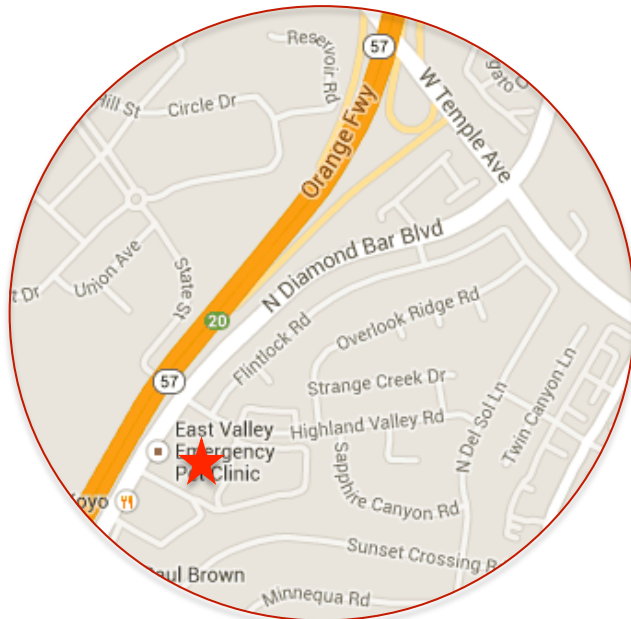

# EAST VALLEY EMERGENCY PET CLINIC

938 N. Diamond Bar Blvd., Diamond Bar, CA 91765

(909) 861-5737

Monday-Thursday 6:00 PM-8:00 AM, Friday 6:00 PM-Monday 8:00 AM, *Open All Major Holidays 24 Hours a Day*

From: CHINO HILLS SMALL ANIMAL HOSPITAL

**6 MILES AWAY**

Head west on Chino Ave

Turn LEFT to merge onto CA-71 N

Merge onto CA-60 W

EXIT N Diamond Bar Blvd

Drive 0.7 miles

Turn RIGHT into shopping center with bowling alley

\*If you reach Highland Valley you have gone too far\*

The clinic will be on your **RIGHT** in the back corner of the shopping center