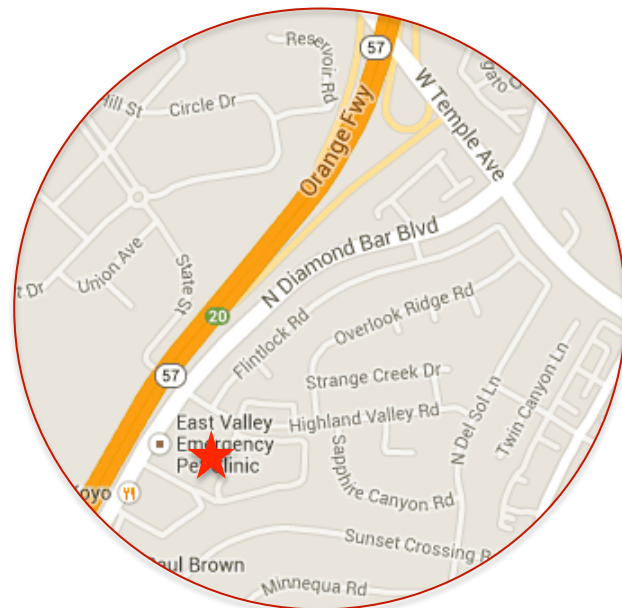

EAST VALLEY EMERGENCY PET CLINIC

938 N. Diamond Bar Blvd., Diamond Bar, CA 91765

(909) 861-5737

Monday-Thursday 6:00 PM-8:00 AM, Friday 6:00 PM-Monday 8:00 AM, *Open All Major Holidays 24 Hours a Day*

From: **CHINO VETERINARY HOSPITAL**

8.6 MILES AWAY

Head south on Central Ave toward Mt Vernon Ave

Make a U-turn at Mt Vernon Ave

Turn LEFT to merge onto CA-60 W toward LA

Take the Diamond Bar EXIT toward CA-57 N

Turn RIGHT onto N Diamond Bar Blvd

Drive 0.8 miles

Turn RIGHT into shopping center with bowling alley

If you reach Highland Valley you have gone too far

The clinic will be on your **RIGHT** in the back corner of the shopping center