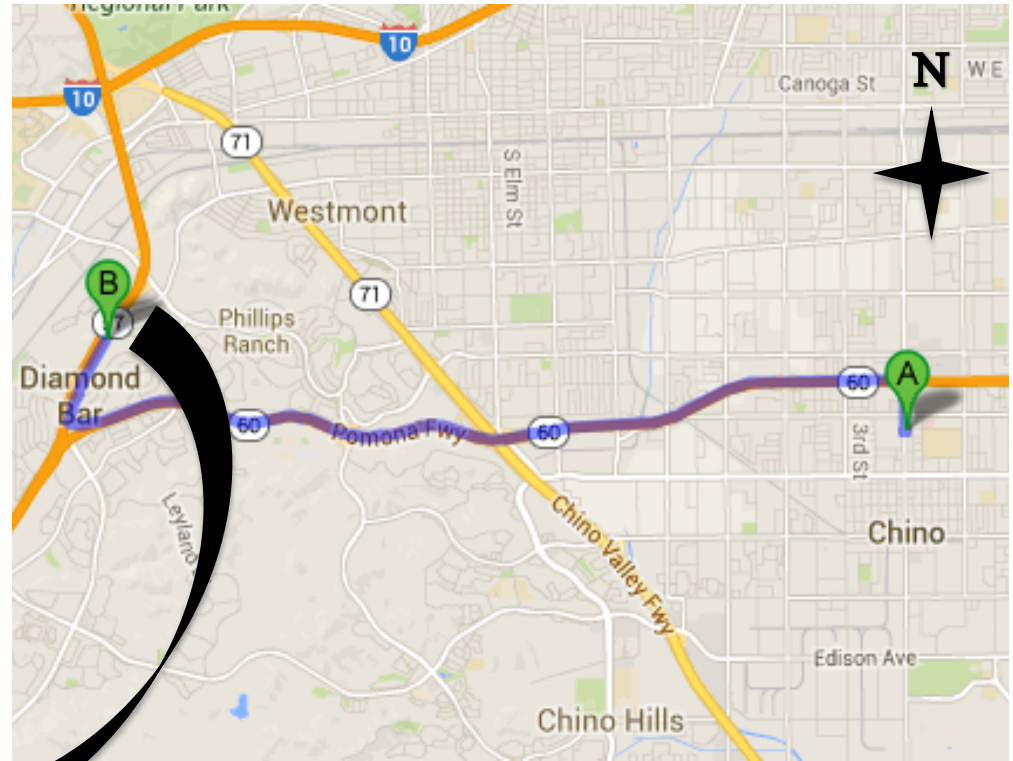

EAST VALLEY EMERGENCY PET CLINIC

938 N. Diamond Bar Blvd., Diamond Bar, CA 91765

(909) 861-5737

Monday-Thursday 6:00 PM-8:00 AM, Friday 6:00 PM-Monday 8:00 AM, *Open All Major Holidays 24 Hours a Day*

From: **CHINO VETERINARY HOSPITAL**

8.6 MILES AWAY

Head south on Central Ave toward Mt Vernon Ave

Make a U-turn at Mt Vernon Ave

Turn LEFT to merge onto CA-60 W toward LA

Take the Diamond Bar EXIT toward CA-57 N

Turn RIGHT onto N Diamond Bar Blvd

Drive 0.8 miles

Turn RIGHT into shopping center with bowling alley

If you reach Highland Valley you have gone too far

The clinic will be on your **RIGHT** in the back corner of the shopping center