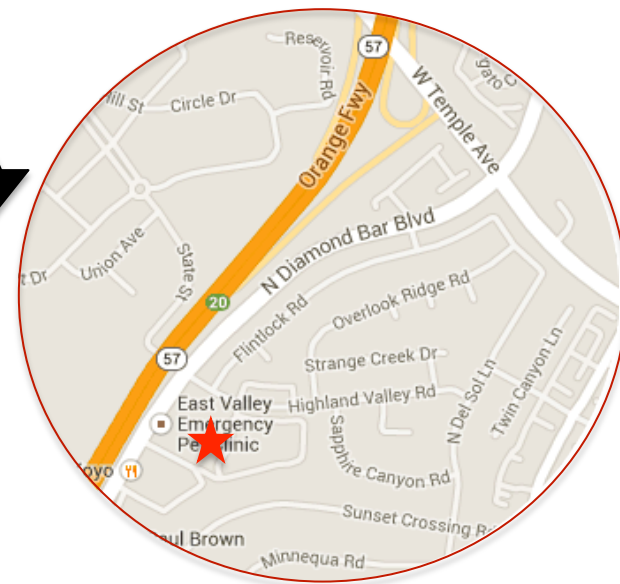

EAST VALLEY EMERGENCY PET CLINIC

938 N. Diamond Bar Blvd., Diamond Bar, CA 91765

(909) 861-5737

Monday-Thursday 6:00 PM-8:00 AM, Friday 6:00 PM-Monday 8:00 AM, *Open All Major Holidays 24 Hours a Day*

From: **CITRUS VETERINARY HOSPITAL**

9.3 MILES AWAY

Head west on Foothill Blvd toward Fruit St/N White Ave

Take first LEFT onto N White Ave

Turn RIGHT onto I-10 W toward Los Angeles

Take EXIT onto CA-57 S toward Santa Ana

Take the Sunset Crossing Rd exit toward 60 E

Turn LEFT onto Sunset Crossing Rd

Turn LEFT onto N Diamond Bar Blvd

Turn RIGHT into shopping center with bowling alley

If you reach Highland Valley you have gone too far

The clinic will be on your **RIGHT** in the back corner of the shopping center