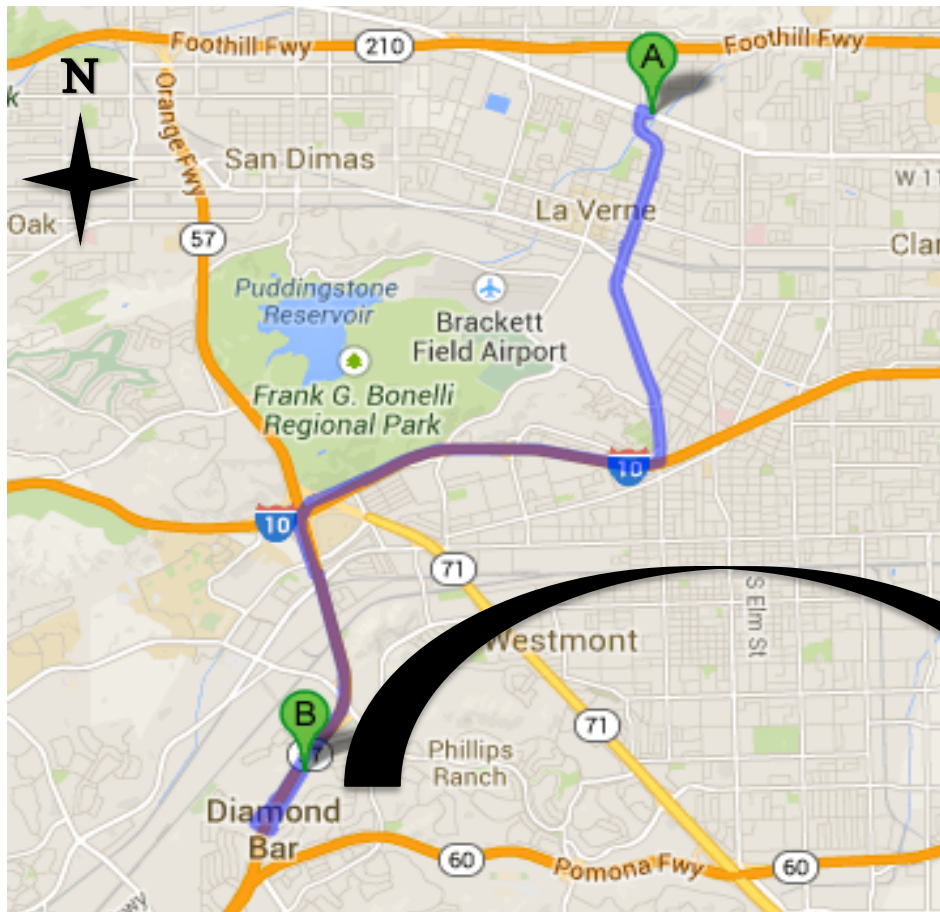

EAST VALLEY EMERGENCY PET CLINIC

938 N. Diamond Bar Blvd., Diamond Bar, CA 91765

(909) 861-5737

Monday-Thursday 6:00 PM-8:00 AM, Friday 6:00 PM-Monday 8:00 AM, *Open All Major Holidays 24 Hours a Day*

From: **CITRUS VETERINARY HOSPITAL**

9.3 MILES AWAY

Head west on Foothill Blvd toward Fruit St/N White Ave

Take first LEFT onto N White Ave

Turn RIGHT onto I-10 W toward Los Angeles

Take EXIT onto CA-57 S toward Santa Ana

Take the Sunset Crossing Rd exit toward 60 E

Turn LEFT onto Sunset Crossing Rd

Turn LEFT onto N Diamond Bar Blvd

Turn RIGHT into shopping center with bowling alley

If you reach Highland Valley you have gone too far

The clinic will be on your **RIGHT** in the back corner of the shopping center