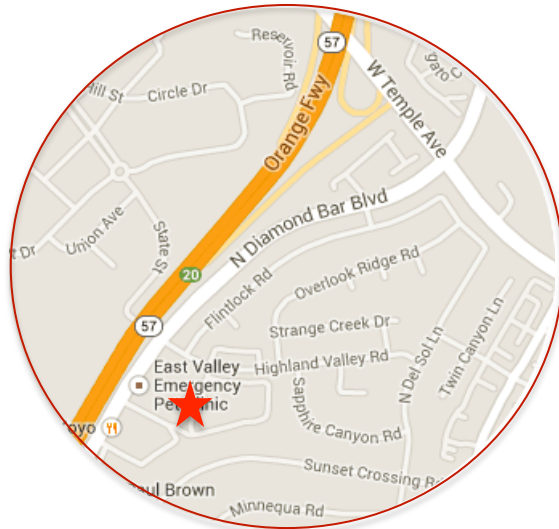

EAST VALLEY EMERGENCY PET CLINIC

938 N. Diamond Bar Blvd., Diamond Bar, CA 91765

(909) 861- 5737

Monday-Thursday 6:00 PM-8:00 AM, Friday 6:00 PM-Monday 8:00 AM, *Open All Major Holidays 24 Hours a Day*

From: **CLAREMONT VETERINARY HOSPITAL**

10.4 MILES AWAY

- Head north on Claremont Blvd
- Make a U-turn at Montgomery Cir
- Turn **RIGHT** onto E Arrow Hwy
- Turn **LEFT** onto S Indian Hill Blvd
- Turn **RIGHT** onto I-10 W
- Take the **EXIT** onto CA-57 S toward Santa Ana
- Take the **Sunset Crossing EXIT** toward 60 E
- Turn **LEFT** onto Sunset Crossing Rd
- Turn **LEFT** onto N Diamond Bar Blvd
- Turn **RIGHT** into shopping center with bowling alley
- *If you reach Highland Valley you have gone too far*

The clinic will be on your **RIGHT** in the back corner of the shopping center