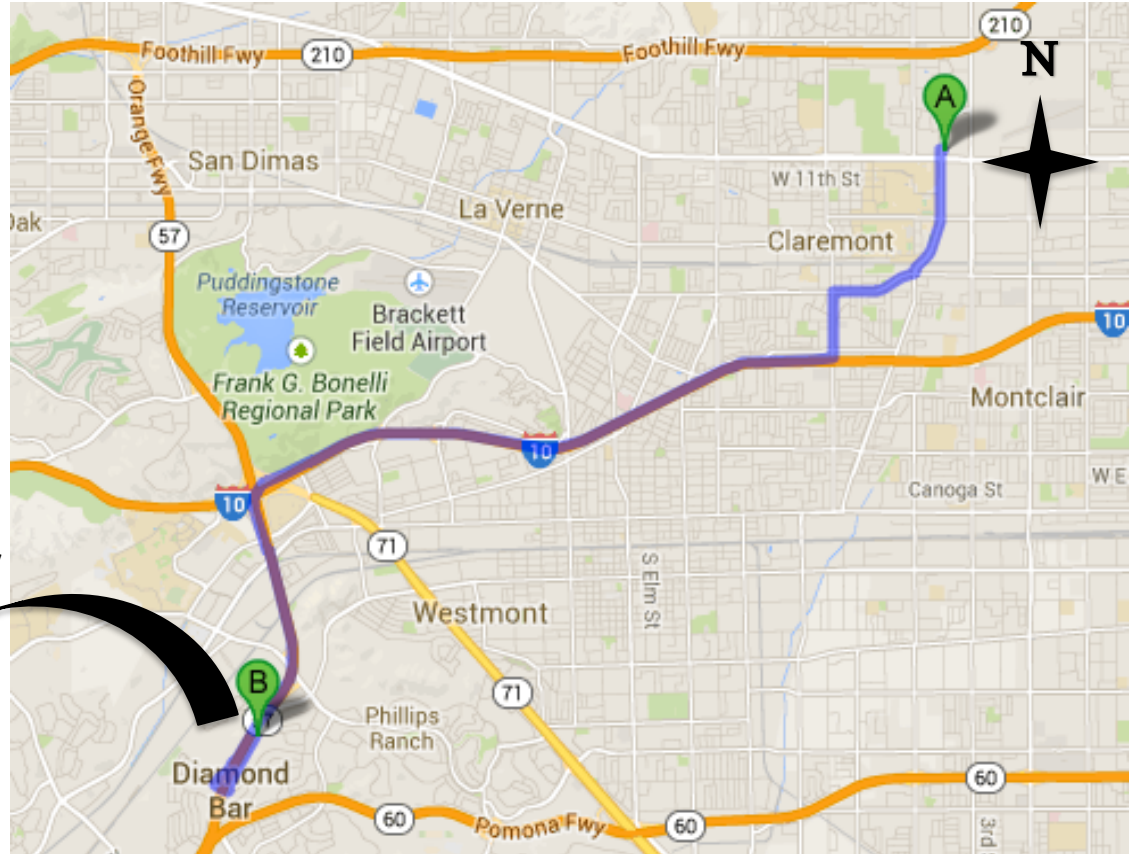

EAST VALLEY EMERGENCY PET CLINIC

938 N. Diamond Bar Blvd., Diamond Bar, CA 91765

(909) 861- 5737

Monday-Thursday 6:00 PM-8:00 AM, Friday 6:00 PM-Monday 8:00 AM, *Open All Major Holidays 24 Hours a Day*

From: **CLAREMONT VETERINARY HOSPITAL**

10.4 MILES AWAY

- Head north on Claremont Blvd
- Make a U-turn at Montgomery Cir
- Turn **RIGHT** onto E Arrow Hwy
- Turn **LEFT** onto S Indian Hill Blvd
- Turn **RIGHT** onto I-10 W
- Take the **EXIT** onto CA-57 S toward Santa Ana
- Take the **Sunset Crossing EXIT** toward 60 E
- Turn **LEFT** onto Sunset Crossing Rd
- Turn **LEFT** onto N Diamond Bar Blvd
- Turn **RIGHT** into shopping center with bowling alley
- *If you reach Highland Valley you have gone too far*

The clinic will be on your **RIGHT** in the back corner of the shopping center