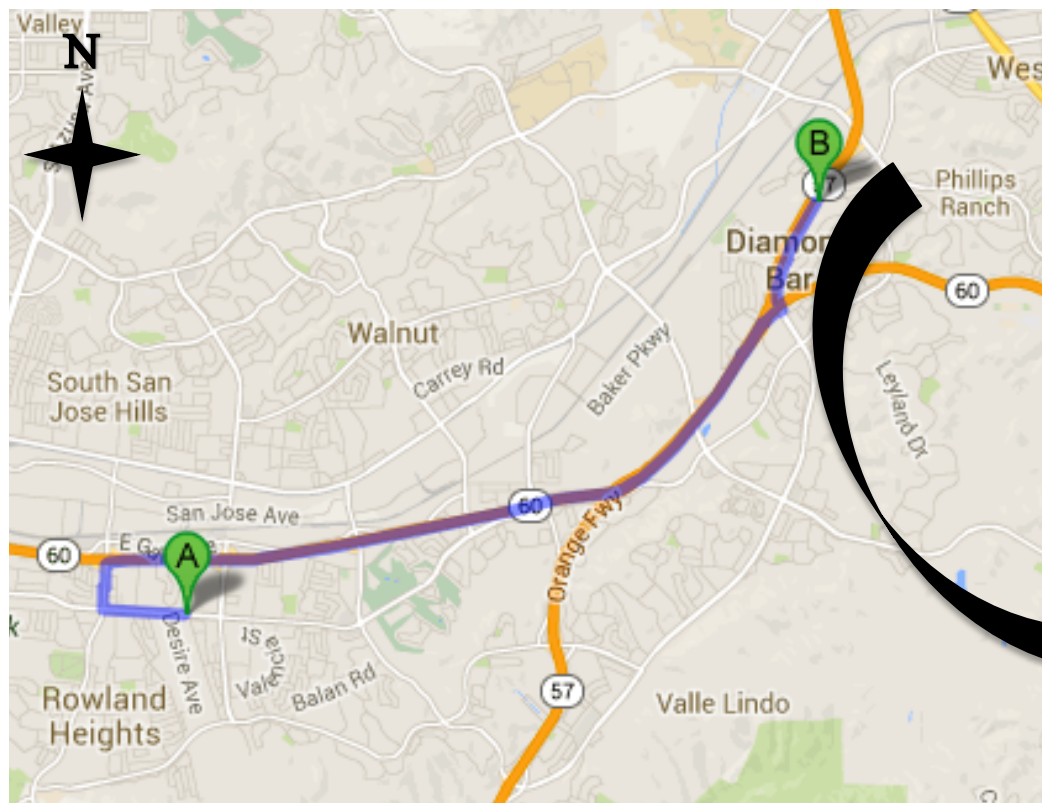

# EAST VALLEY EMERGENCY PET CLINIC

938 N. Diamond Bar Blvd., Diamond Bar, CA 91765

**(909) 861-5737**

Monday-Thursday 6:00 PM-8:00 AM, Friday 6:00 PM-Monday 8:00 AM, *Open All Major Holidays 24 Hours a Day*

From: **COLIMA ANIMAL HOSPITAL**

**8.1 MILES AWAY**

Head west on Colima Rd

Turn **RIGHT** onto Fullerton Rd

Slight **RIGHT** to merge onto CA-60 E

Keep **LEFT** to stay on CA-60 E

**EXIT** Diamond Bar Blvd

Turn **LEFT** onto S Diamond Bar Blvd

Continue onto N Diamond Bar Blvd

Turn **RIGHT** into shopping center with bowling alley

\*If you reach Highland Valley you have gone too far\*

The clinic will be on your **RIGHT** in the back corner of the shopping center