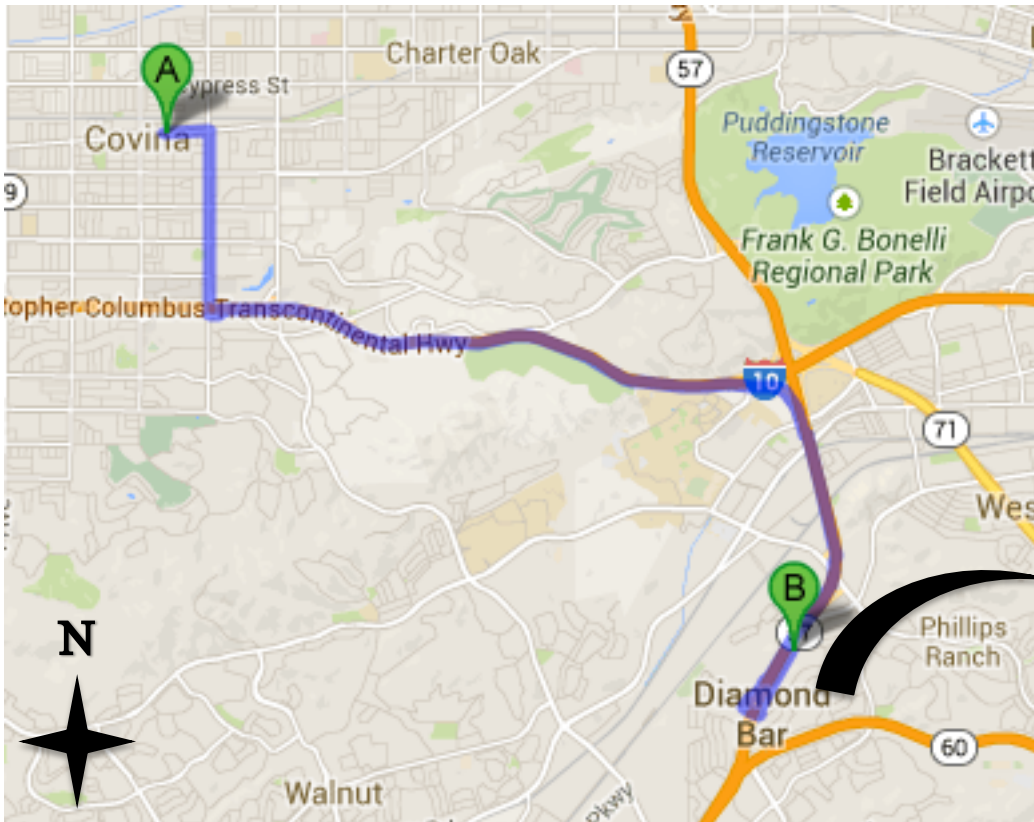

EAST VALLEY EMERGENCY PET CLINIC

938 N. Diamond Bar Blvd., Diamond Bar, CA 91765

(909) 861- 5737

Monday-Thursday 6:00 PM-8:00 AM, Friday 6:00 PM-Monday 8:00 AM, *Open All Major Holidays 24 Hours a Day*

From: **COVINA ANIMAL HOSPITAL**

9.4 MILES AWAY

Head east on E San Bernardino Rd
Take the 3rd RIGHT onto N Barranca Ave
Turn LEFT onto E Garvey Ave S
Turn LEFT to merge onto I-10 E
Take EXIT onto CA-57 S/State Hwy 57 S
Take the Sunset Crossing Rd EXIT toward 60 E
Turn LEFT onto Sunset Crossing Rd
Turn LEFT onto N Diamond Bar Blvd
Turn RIGHT into shopping center with bowling alley
If you reach Highland Valley you have gone too far

The clinic will be on your **RIGHT** in the back corner of the shopping center