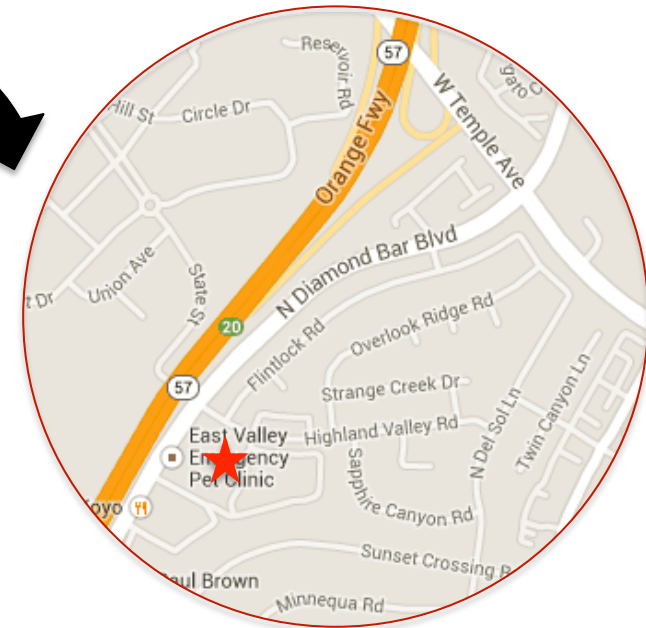

EAST VALLEY EMERGENCY PET CLINIC

938 N. Diamond Bar Blvd., Diamond Bar, CA 91765

(909) 861- 5737

Monday-Thursday 6:00 PM-8:00 AM, Friday 6:00 PM-Monday 8:00 AM, *Open All Major Holidays 24 Hours a Day*

From: **CYPRESS ANIMAL HOSPITAL**

8.4 MILES AWAY

Head east on E Cypress St toward Banna Ave

Slight LEFT onto W Covina Blvd

Turn RIGHT onto CA-57 S

Take the Sunset Crossing Rd EXIT toward 60 E

Turn LEFT onto Sunset Crossing Rd

Turn LEFT onto N Diamond Bar Blvd

Turn RIGHT into shopping center with bowling alley

If you reach Highland Valley you have gone too far

The clinic will be on your **RIGHT** in the back corner of the shopping center