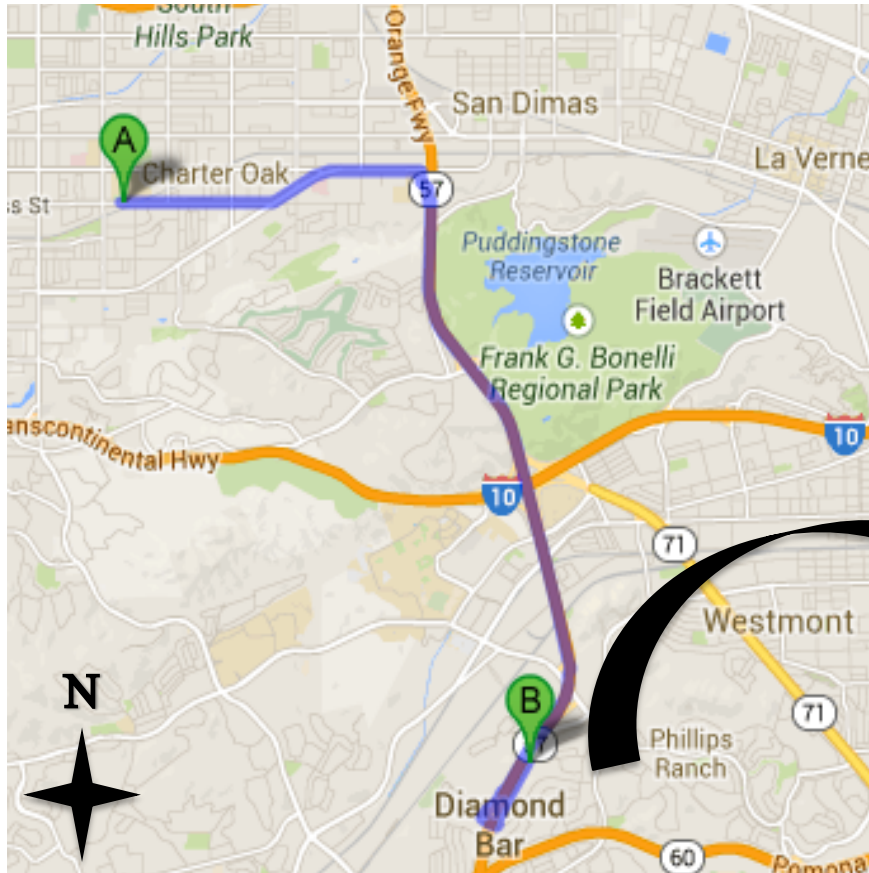

EAST VALLEY EMERGENCY PET CLINIC

938 N. Diamond Bar Blvd., Diamond Bar, CA 91765

(909) 861- 5737

Monday-Thursday 6:00 PM-8:00 AM, Friday 6:00 PM-Monday 8:00 AM, *Open All Major Holidays 24 Hours a Day*

From: **CYPRESS ANIMAL HOSPITAL**

8.4 MILES AWAY

Head east on E Cypress St toward Banna Ave

Slight LEFT onto W Covina Blvd

Turn RIGHT onto CA-57 S

Take the Sunset Crossing Rd EXIT toward 60 E

Turn LEFT onto Sunset Crossing Rd

Turn LEFT onto N Diamond Bar Blvd

Turn RIGHT into shopping center with bowling alley

If you reach Highland Valley you have gone too far

The clinic will be on your **RIGHT** in the back corner of the shopping center