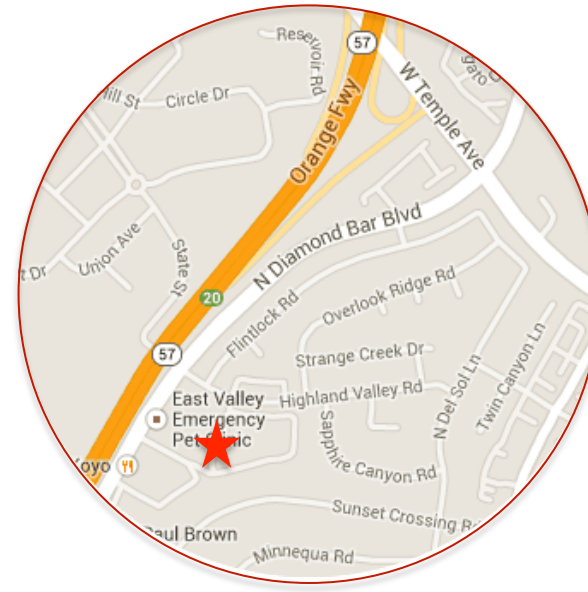

EAST VALLEY EMERGENCY PET CLINIC

938 N. Diamond Bar Blvd., Diamond Bar, CA 91765

(909) 861-5737

Monday-Thursday 6:00 PM-8:00 AM, Friday 6:00 PM-Monday 8:00 AM, *Open All Major Holidays 24 Hours a Day*

From: **DIAMOND BAR VETERINARY HOSPITAL**

8.1 MILES AWAY

Head southeast on Grand Ave toward S Diamond Bar Blvd

Take the first LEFT onto S Diamond Bar Blvd

Turn RIGHT onto N Diamond Bar Blvd

Turn RIGHT into shopping center with bowling alley

If you reach Highland Valley you have gone too far

The clinic will be on your **RIGHT** in the back corner of the shopping center