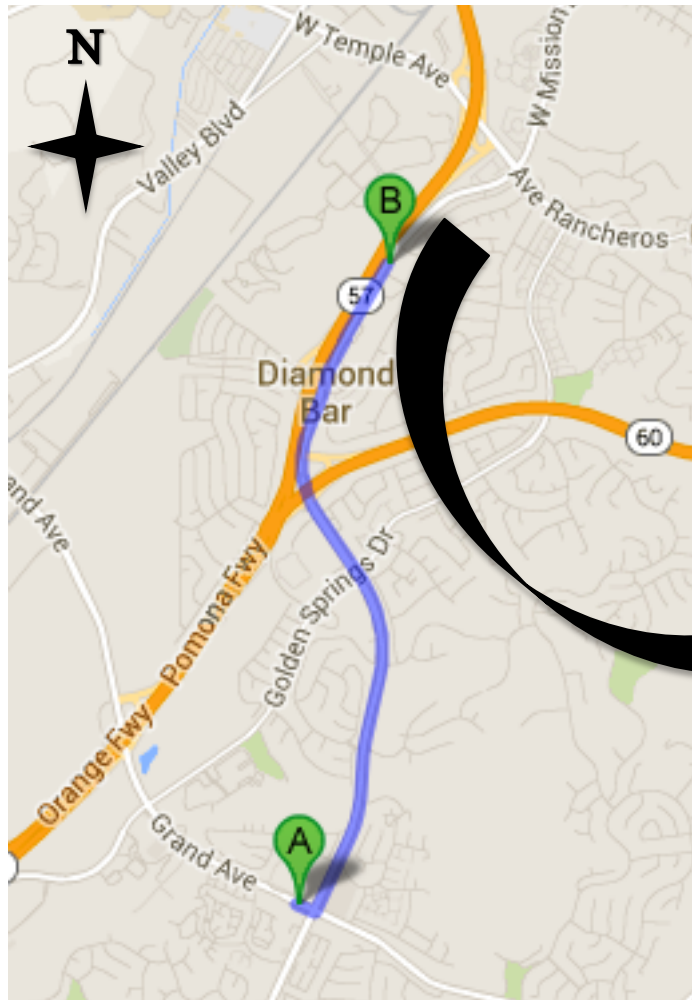

EAST VALLEY EMERGENCY PET CLINIC

938 N. Diamond Bar Blvd., Diamond Bar, CA 91765

(909) 861-5737

Monday-Thursday 6:00 PM-8:00 AM, Friday 6:00 PM-Monday 8:00 AM, *Open All Major Holidays 24 Hours a Day*

From: **DIAMOND BAR VETERINARY HOSPITAL**

8.1 MILES AWAY

Head southeast on Grand Ave toward S Diamond Bar Blvd

Take the first LEFT onto S Diamond Bar Blvd

Turn RIGHT onto N Diamond Bar Blvd

Turn RIGHT into shopping center with bowling alley

If you reach Highland Valley you have gone too far

The clinic will be on your **RIGHT** in the back corner of the shopping center