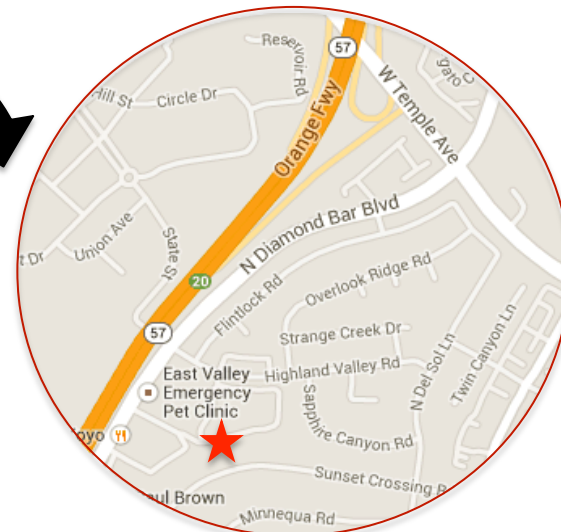

EAST VALLEY EMERGENCY PET CLINIC

938 N. Diamond Bar Blvd., Diamond Bar, CA 91765

(909) 861-5737

Monday-Thursday 6:00 PM-8:00 AM, Friday 6:00 PM-Monday 8:00 AM, *Open All Major Holidays 24 Hours a Day*

From: **ELWOOD ANIMAL HOSPITAL**

9.5 MILES AWAY

Head west on E Rte 66 toward S Elwood Ave

Make a U-turn at S Elwood Ave

Turn **RIGHT** onto S Lone Hill Ave

Turn **LEFT** onto Auto Centre Drive

Turn **RIGHT** onto CA-57 S toward Santa Ana

Take the Sunset Crossing **EXIT** toward 60 E

Turn **LEFT** onto Sunset Crossing Rd

Turn **LEFT** onto N Diamond Bar Blvd

Turn **RIGHT** into shopping center with bowling alley

If you reach Highland Valley you have gone too far

The clinic will be on your **RIGHT** in the back corner of the shopping center