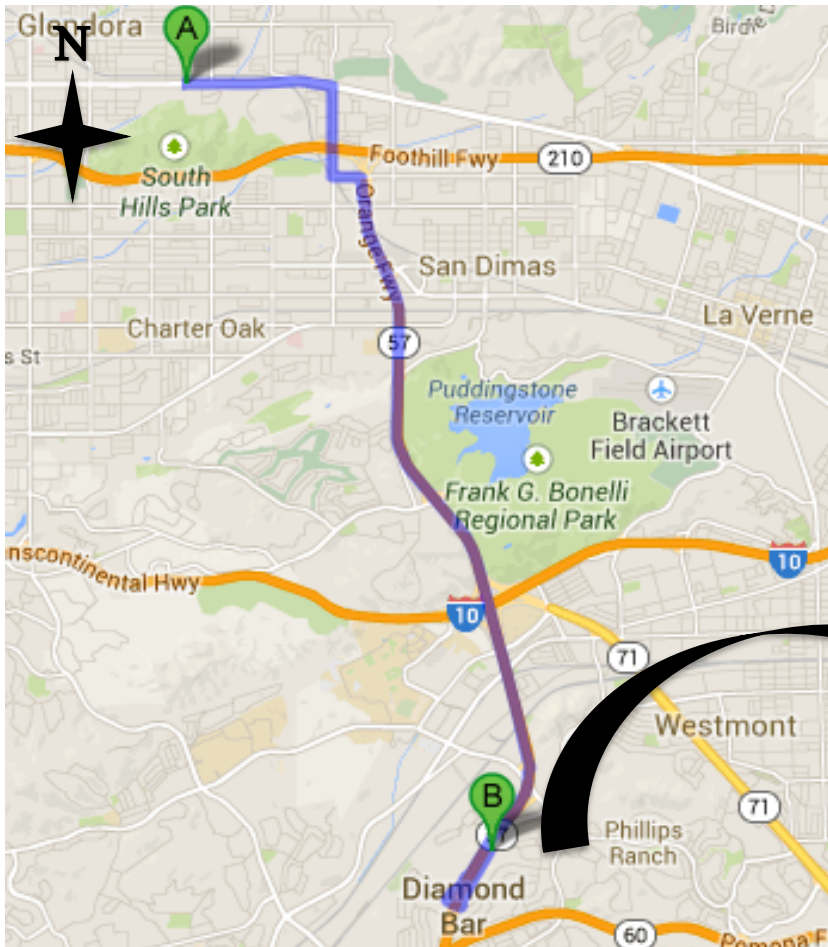

EAST VALLEY EMERGENCY PET CLINIC

938 N. Diamond Bar Blvd., Diamond Bar, CA 91765

(909) 861-5737

Monday-Thursday 6:00 PM-8:00 AM, Friday 6:00 PM-Monday 8:00 AM, *Open All Major Holidays 24 Hours a Day*

From: **ELWOOD ANIMAL HOSPITAL**

9.5 MILES AWAY

Head west on E Rte 66 toward S Elwood Ave

Make a U-turn at S Elwood Ave

Turn **RIGHT** onto S Lone Hill Ave

Turn **LEFT** onto Auto Centre Drive

Turn **RIGHT** onto CA-57 S toward Santa Ana

Take the Sunset Crossing **EXIT** toward 60 E

Turn **LEFT** onto Sunset Crossing Rd

Turn **LEFT** onto N Diamond Bar Blvd

Turn **RIGHT** into shopping center with bowling alley

If you reach Highland Valley you have gone too far

The clinic will be on your **RIGHT** in the back corner of the shopping center