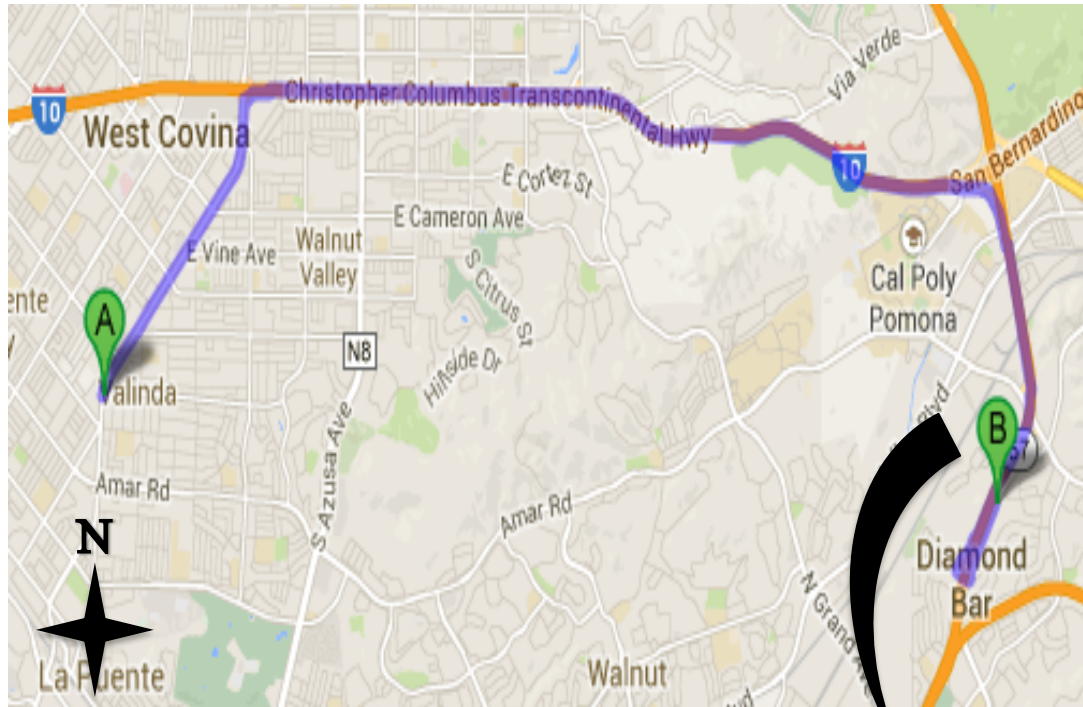

# EAST VALLEY EMERGENCY PET CLINIC

938 N. Diamond Bar Blvd., Diamond Bar, CA 91765

**(909) 861-5737**

Monday-Thursday 6:00 PM-8:00 AM, Friday 6:00 PM-Monday 8:00 AM, *Open All Major Holidays 24 Hours a Day*

From: **HACIENDA ANIMAL CLINIC**

**12.6 MILES AWAY**

Head north on N Hacienda Blvd  
Continue on S Glendora Ave  
Slight LEFT onto S Vincent Ave  
Turn RIGHT onto I-10 E  
EXIT onto CA-57 S  
Take the Sunset Crossing Rd EXIT toward 60 E  
Turn LEFT onto Sunset Crossing Rd  
Turn LEFT onto N Diamond Bar Blvd  
Turn RIGHT into shopping center with bowling alley  
\*If you reach Highland Valley you have gone too far\*

The clinic will be on your **RIGHT** in  
the back corner of the shopping