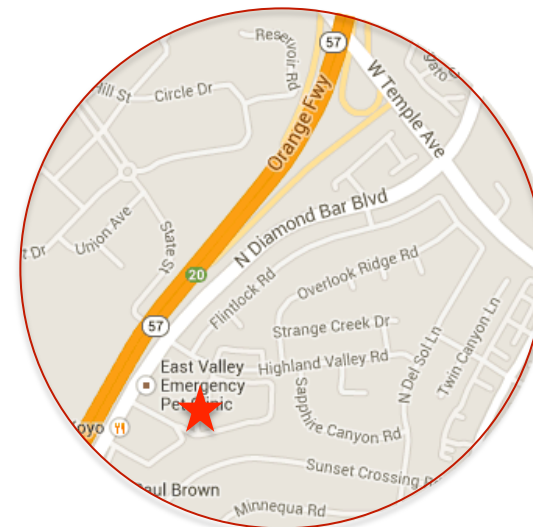

EAST VALLEY EMERGENCY PET CLINIC

938 N. Diamond Bar Blvd., Diamond Bar, CA 91765

(909) 861-5737

Monday-Thursday 6:00 PM-8:00 AM, Friday 6:00 PM-Monday 8:00 AM, *Open All Major Holidays 24 Hours a Day*

From: LA VERNE ANIMAL HOSPITAL

7.3 MILES AWAY

Head east on Bonita Ave toward E St

Turn **RIGHT** onto E St

Continue onto Fairplex Dr

Turn **LEFT** and then a slight **RIGHT** to stay on Fairplex Dr

Take the ramp onto I-10 W

EXIT onto CA-57 S toward Santa Ana

Take the Sunset Crossing Rd EXIT toward 60 E

Turn **LEFT** onto Sunset Crossing Rd

Turn **LEFT** onto N Diamond Bar Blvd

Turn **RIGHT** into shopping center with bowling alley

If you reach Highland Valley you have gone too far

The clinic will be on your **RIGHT** in the back corner of the shopping center