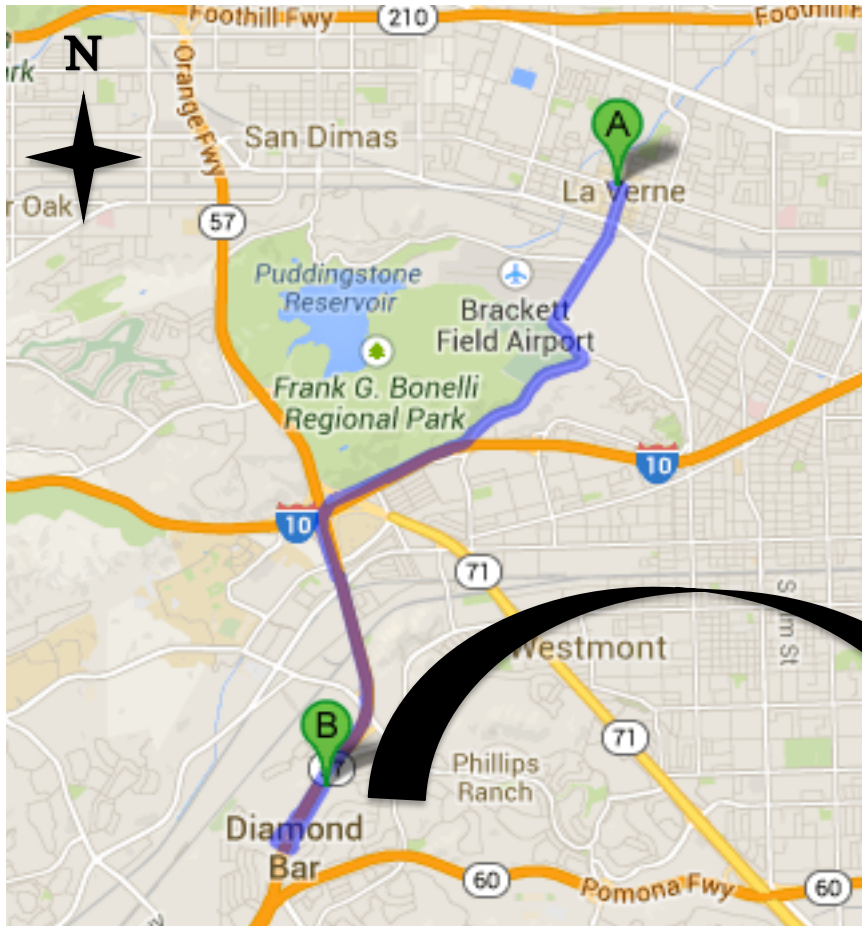

EAST VALLEY EMERGENCY PET CLINIC

938 N. Diamond Bar Blvd., Diamond Bar, CA 91765

(909) 861-5737

Monday-Thursday 6:00 PM-8:00 AM, Friday 6:00 PM-Monday 8:00 AM, *Open All Major Holidays 24 Hours a Day*

From: LA VERNE ANIMAL HOSPITAL

7.3 MILES AWAY

Head east on Bonita Ave toward E St

Turn **RIGHT** onto E St

Continue onto Fairplex Dr

Turn **LEFT** and then a slight **RIGHT** to stay on Fairplex Dr

Take the ramp onto I-10 W

EXIT onto CA-57 S toward Santa Ana

Take the Sunset Crossing Rd EXIT toward 60 E

Turn **LEFT** onto Sunset Crossing Rd

Turn **LEFT** onto N Diamond Bar Blvd

Turn **RIGHT** into shopping center with bowling alley

If you reach Highland Valley you have gone too far

The clinic will be on your **RIGHT** in the back corner of the shopping center