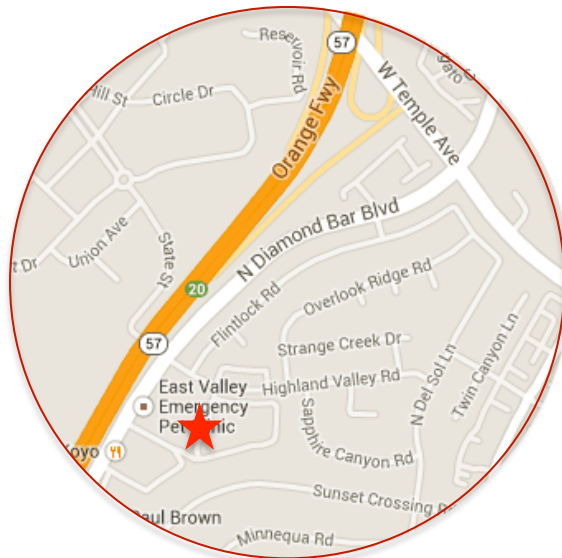

EAST VALLEY EMERGENCY PET CLINIC

938 N. Diamond Bar Blvd., Diamond Bar, CA 91765

(909) 861- 5737

Monday-Thursday 6:00 PM-8:00 AM, Friday 6:00 PM-Monday 8:00 AM, *Open All Major Holidays 24 Hours a Day*

From: **PAYNE RANCH VETERINARY CLINIC**

8.0 MILES AWAY

- Head south on Peyton Dr
- Turn LEFT onto Boys Republic Dr
- Turn RIGHT onto Grand Ave
- Slight RIGHT onto CA-71 N
- Take the CA-60 W toward Los Angeles
- Turn RIGHT onto CA-60 W
- EXIT Diamond Bar Blvd toward CA-57 N
- Turn RIGHT onto N Diamond Bar Blvd
- Turn RIGHT into shopping center with bowling alley
- *If you reach Highland Valley you have gone too far*

The clinic will be on your **RIGHT** in the back corner of the shopping center