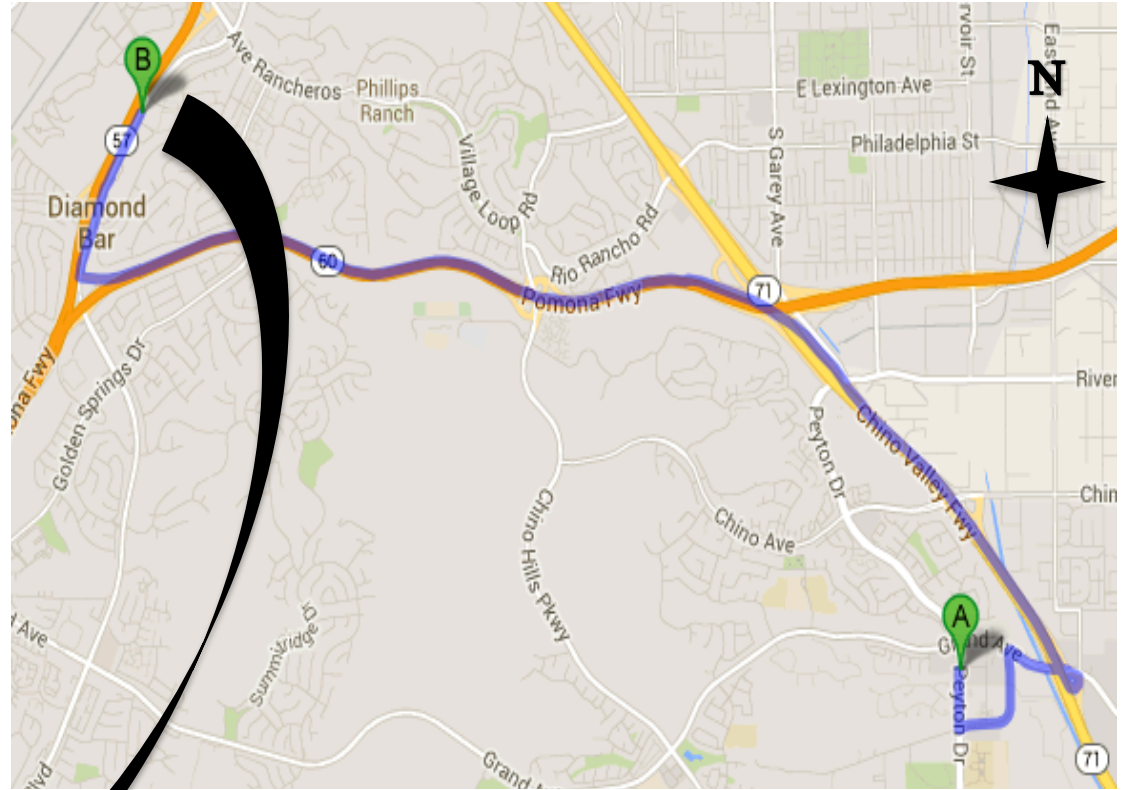

EAST VALLEY EMERGENCY PET CLINIC

938 N. Diamond Bar Blvd., Diamond Bar, CA 91765

(909) 861- 5737

Monday-Thursday 6:00 PM-8:00 AM, Friday 6:00 PM-Monday 8:00 AM, *Open All Major Holidays 24 Hours a Day*

From: **PAYNE RANCH VETERINARY CLINIC**

8.0 MILES AWAY

- Head south on Peyton Dr
- Turn LEFT onto Boys Republic Dr
- Turn RIGHT onto Grand Ave
- Slight RIGHT onto CA-71 N
- Take the CA-60 W toward Los Angeles
- Turn RIGHT onto CA-60 W
- EXIT Diamond Bar Blvd toward CA-57 N
- Turn RIGHT onto N Diamond Bar Blvd
- Turn RIGHT into shopping center with bowling alley
- *If you reach Highland Valley you have gone too far*

The clinic will be on your **RIGHT** in the back corner of the shopping center