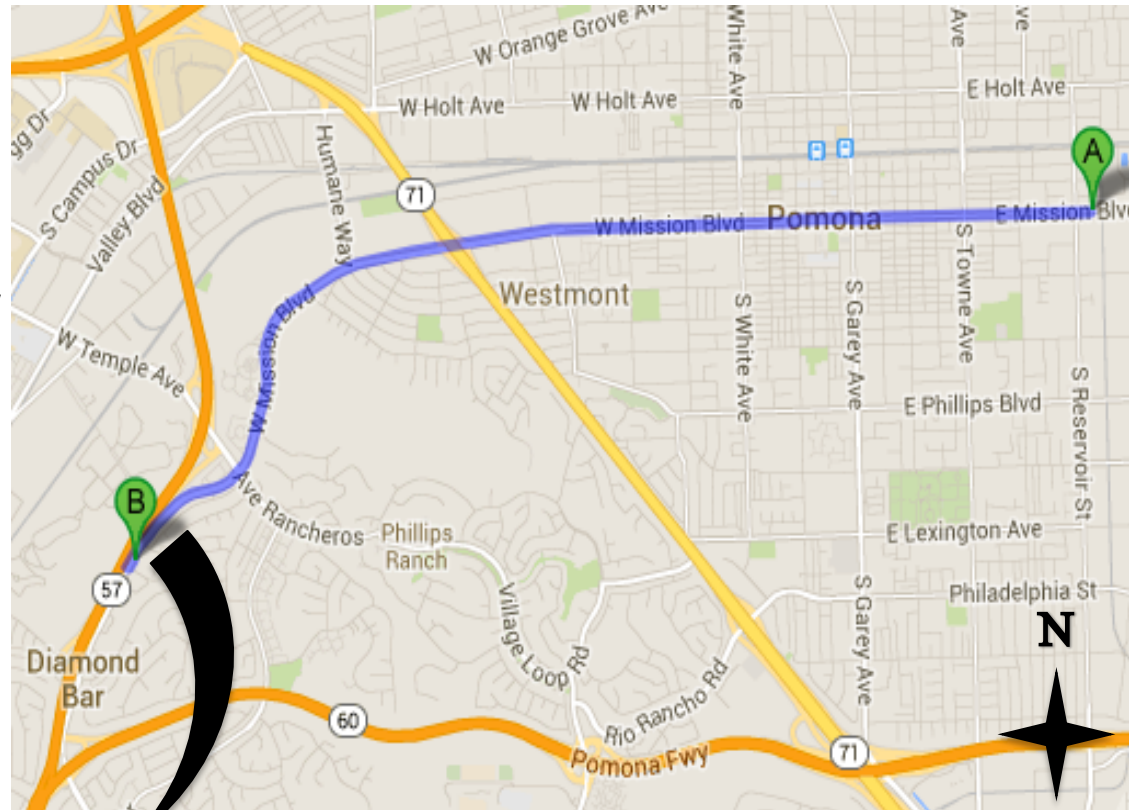

# EAST VALLEY EMERGENCY PET CLINIC

938 N. Diamond Bar Blvd., Diamond Bar, CA 91765

**(909) 861- 5737**

Monday-Thursday 6:00 PM-8:00 AM, Friday 6:00 PM-Monday 8:00 AM, *Open All Major Holidays 24 Hours a Day*

From: **POMONA ANIMAL HOSPITAL**

## 5.1 MILES AWAY

Head west on E Mission Blvd  
Continue onto N Diamond Bar Blvd  
Make a U-turn after Highland Valley Rd  
Turn **RIGHT** into shopping center with bowling alley

The clinic will be on your **RIGHT** in the back corner of the shopping center