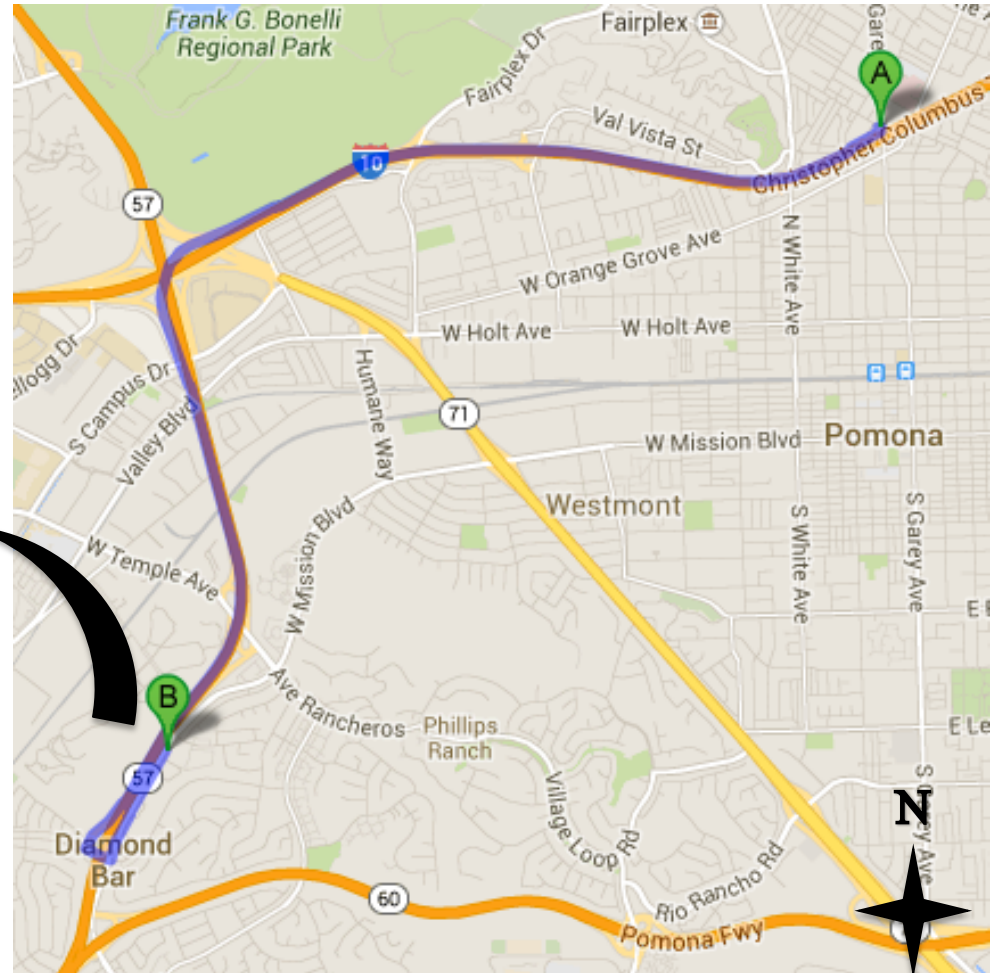

EAST VALLEY EMERGENCY PET CLINIC

938 N. Diamond Bar Blvd., Diamond Bar, CA 91765

(909) 861-5737

Monday-Thursday 6:00 PM-8:00 AM, Friday 6:00 PM-Monday 8:00 AM, *Open All Major Holidays 24 Hours a Day*

From: POMONA VALLEY VETERINARY CLINIC

6.7 MILES AWAY

Head southwest on W McKinley Ave
Turn **RIGHT** onto I-10 W toward LA
EXIT CA-57 S toward Santa Ana
EXIT Sunset Crossing Rd toward 60 E
Turn **LEFT** onto Sunset Crossing Rd
Turn **LEFT** onto N Diamond Bar Blvd
Turn **RIGHT** into shopping center with bowling alley
If you reach Highland Valley you have gone too far

The clinic will be on your **RIGHT** in the back corner of the shopping center