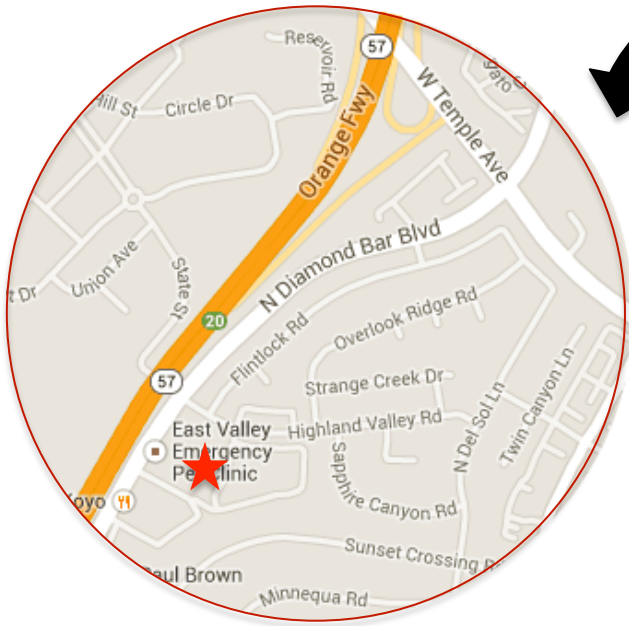

EAST VALLEY EMERGENCY PET CLINIC

938 N. Diamond Bar Blvd., Diamond Bar, CA 91765

(909) 861-5737

Monday-Thursday 6:00 PM-8:00 AM, Friday 6:00 PM-Monday 8:00 AM, *Open All Major Holidays 24 Hours a Day*

From: POMONA VALLEY VETERINARY CLINIC

6.7 MILES AWAY

Head southwest on W McKinley Ave
Turn **RIGHT** onto I-10 W toward LA
EXIT CA-57 S toward Santa Ana
EXIT Sunset Crossing Rd toward 60 E
Turn **LEFT** onto Sunset Crossing Rd
Turn **LEFT** onto N Diamond Bar Blvd
Turn **RIGHT** into shopping center with bowling alley
If you reach Highland Valley you have gone too far

The clinic will be on your **RIGHT** in the back corner of the shopping center