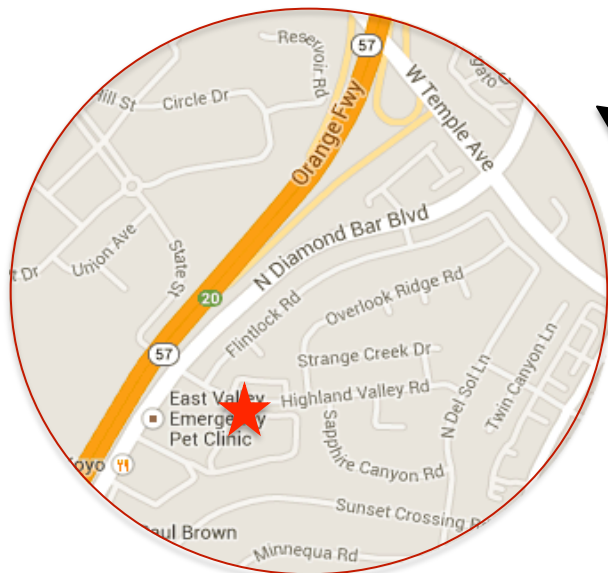

# EAST VALLEY EMERGENCY PET CLINIC

938 N. Diamond Bar Blvd., Diamond Bar, CA 91765

**(909) 861- 5737**

Monday-Thursday 6:00 PM-8:00 AM, Friday 6:00 PM-Monday 8:00 AM, *Open All Major Holidays 24 Hours a Day*

From: **SAN DIMAS ANIMAL HOSPITAL**

## 7.5 MILES AWAY

- Head south on N San Dimas Ave
  - Continue onto S San Dimas Ave
  - Turn LEFT onto Via Verde
  - Turn LEFT onto the CA-57 S ramp
  - Turn RIGHT onto CA-57 S
  - EXIT Sunset Crossing Rd toward 60 E
  - Turn LEFT onto Sunset Crossing Rd
  - Turn LEFT onto N Diamond Bar Blvd
  - Turn RIGHT into shopping center with bowling alley
- \*If you reach Highland Valley you have gone too far\*

The clinic will be on your **RIGHT** in the back corner of the shopping center