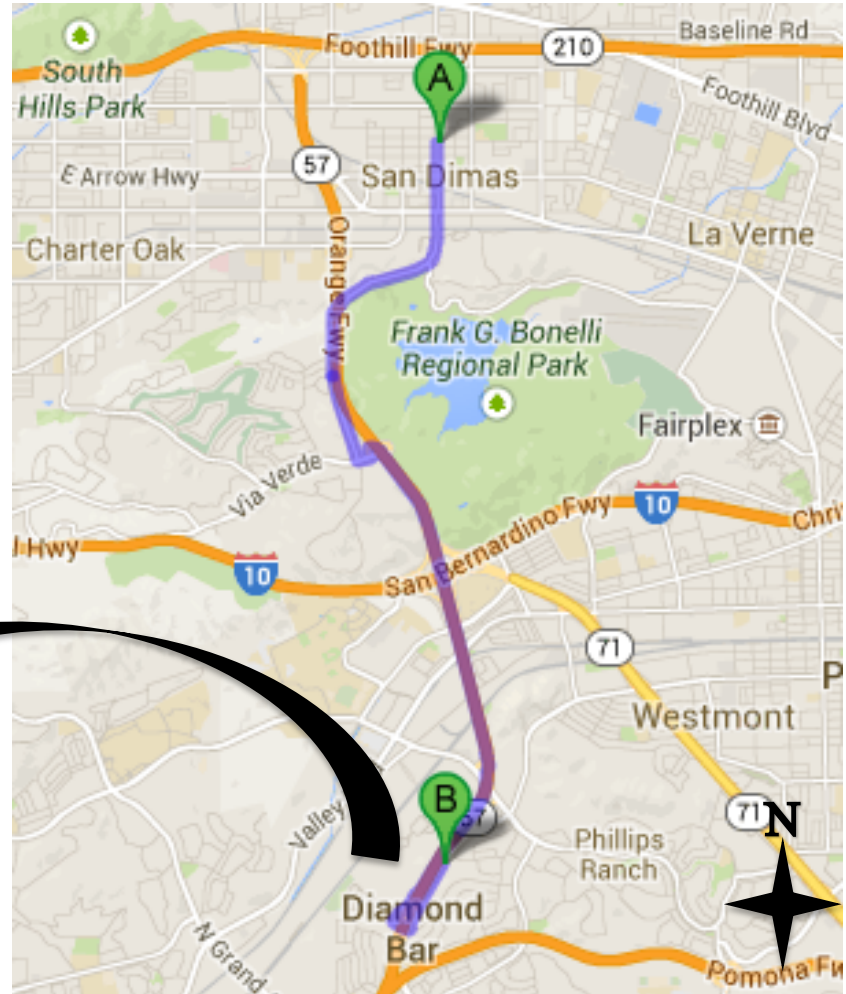

# EAST VALLEY EMERGENCY PET CLINIC

938 N. Diamond Bar Blvd., Diamond Bar, CA 91765

**(909) 861- 5737**

Monday-Thursday 6:00 PM-8:00 AM, Friday 6:00 PM-Monday 8:00 AM, *Open All Major Holidays 24 Hours a Day*

From: **SAN DIMAS ANIMAL HOSPITAL**

## 7.5 MILES AWAY

- Head south on N San Dimas Ave
  - Continue onto S San Dimas Ave
  - Turn LEFT onto Via Verde
  - Turn LEFT onto the CA-57 S ramp
  - Turn RIGHT onto CA-57 S
  - EXIT Sunset Crossing Rd toward 60 E
  - Turn LEFT onto Sunset Crossing Rd
  - Turn LEFT onto N Diamond Bar Blvd
  - Turn RIGHT into shopping center with bowling alley
- \*If you reach Highland Valley you have gone too far\*

The clinic will be on your **RIGHT** in the back corner of the shopping center