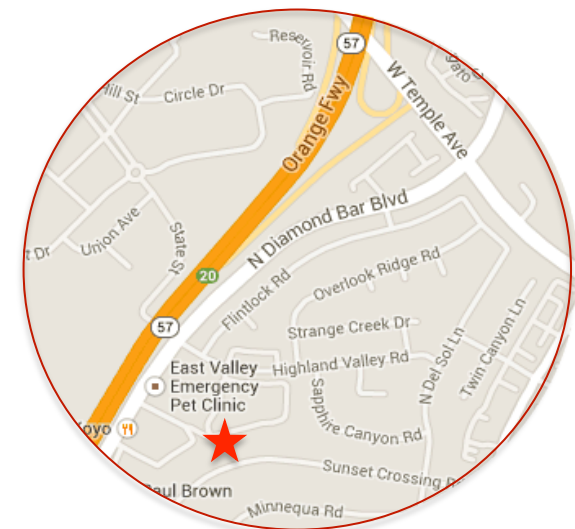

EAST VALLEY EMERGENCY PET CLINIC

938 N. Diamond Bar Blvd., Diamond Bar, CA 91765

(909) 861-5737

Monday-Thursday 6:00 PM-8:00 AM, Friday 6:00 PM-Monday 8:00 AM, *Open All Major Holidays 24 Hours a Day*

From: **ST. FRANCIS ANIMAL HOSPITAL**

11.2 MILES AWAY

Head east on E Gale Ave

Take the 1st RIGHT onto S Hacienda Blvd

Merge onto CA-60 E via ramp to Pomona

Keep LEFT to continue on CA-60 E

Follow signs for Pomona/Riverside

EXIT Diamond Bar Blvd

Turn LEFT onto S Diamond Bar Blvd

Continue onto N Diamond Bar Blvd

Turn RIGHT into shopping center with bowling alley

If you reach Highland Valley you have gone too far

The clinic will be on your **RIGHT** in the back corner of the shopping center