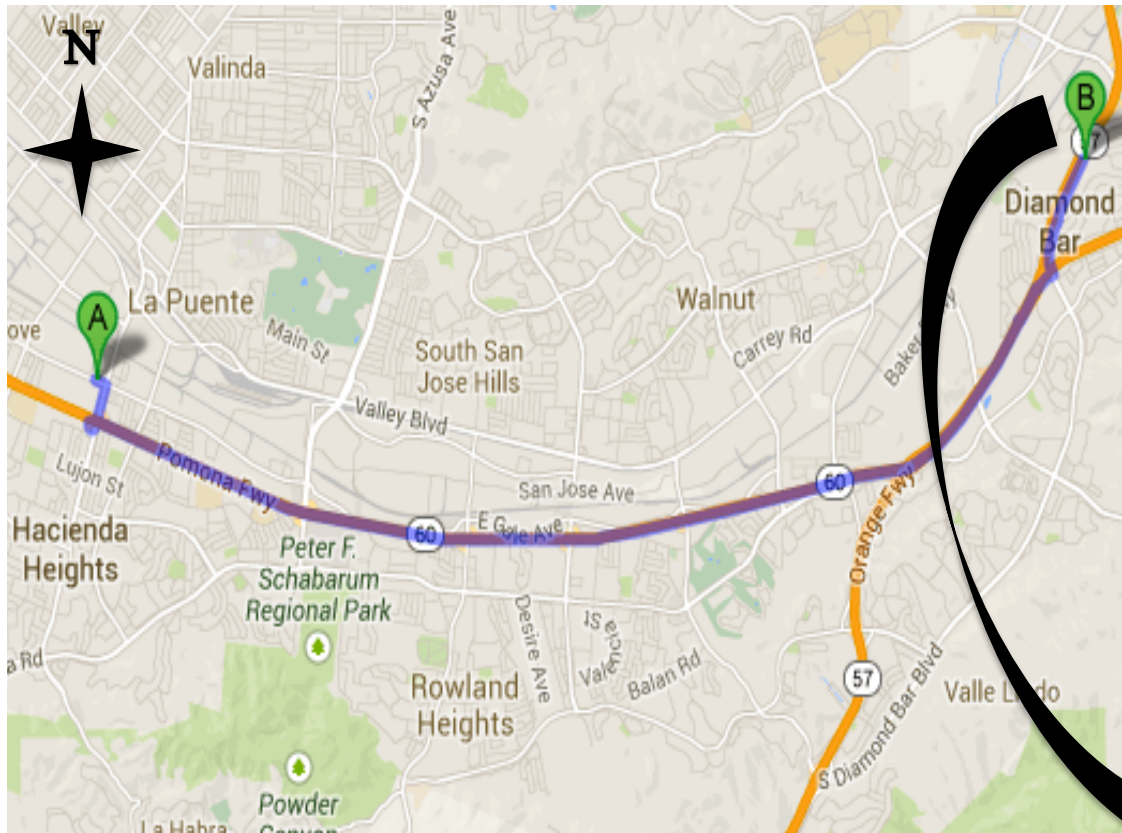

EAST VALLEY EMERGENCY PET CLINIC

938 N. Diamond Bar Blvd., Diamond Bar, CA 91765

(909) 861-5737

Monday-Thursday 6:00 PM-8:00 AM, Friday 6:00 PM-Monday 8:00 AM, *Open All Major Holidays 24 Hours a Day*

From: **ST. FRANCIS ANIMAL HOSPITAL**

11.2 MILES AWAY

Head east on E Gale Ave

Take the 1st RIGHT onto S Hacienda Blvd

Merge onto CA-60 E via ramp to Pomona

Keep LEFT to continue on CA-60 E

Follow signs for Pomona/Riverside

EXIT Diamond Bar Blvd

Turn LEFT onto S Diamond Bar Blvd

Continue onto N Diamond Bar Blvd

Turn RIGHT into shopping center with bowling alley

If you reach Highland Valley you have gone too far

The clinic will be on your **RIGHT** in the back corner of the shopping center