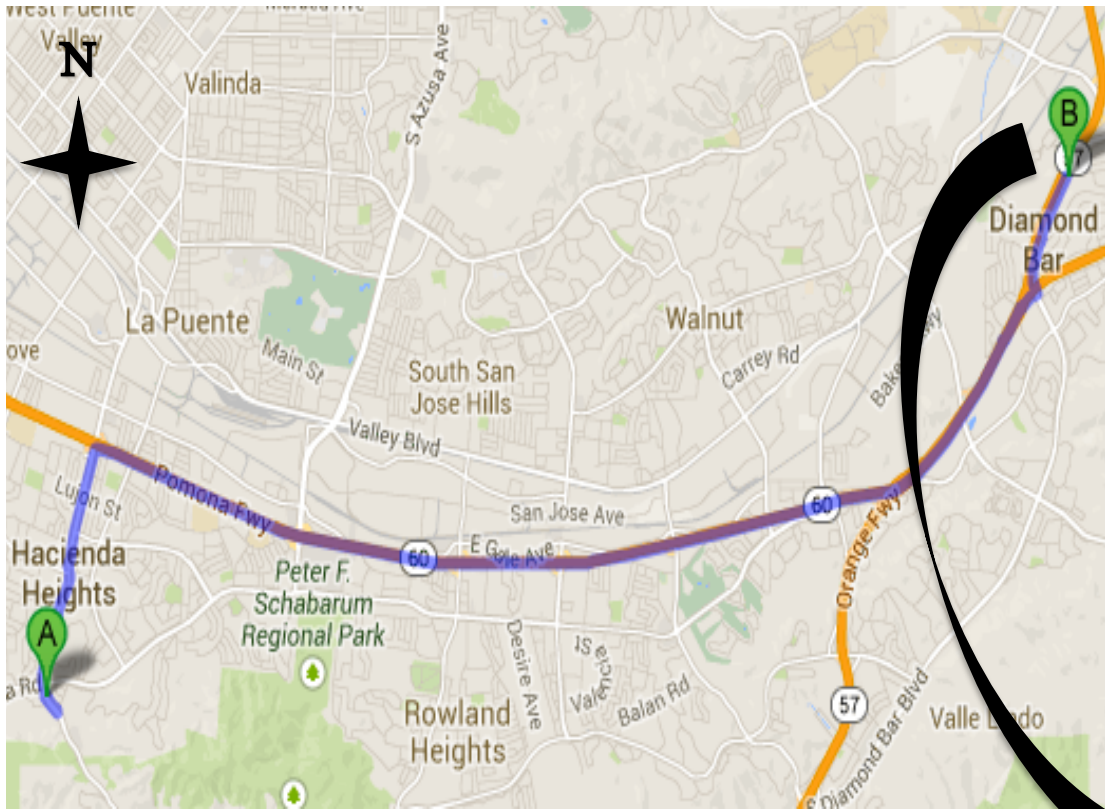

EAST VALLEY EMERGENCY PET CLINIC

938 N. Diamond Bar Blvd., Diamond Bar, CA 91765

(909) 861-5737

Monday-Thursday 6:00 PM-8:00 AM, Friday 6:00 PM-Monday 8:00 AM, *Open All Major Holidays 24 Hours a Day*

From: **THE HEIGHTS ANIMAL HOSPITAL**

12.8 MILES AWAY

Head southeast on S Hacienda Blvd

Drive 0.2 miles, make a U-turn

Turn **RIGHT** onto CA-60 E toward Pomona

Keep **LEFT** to stay on CA-60 E

Follow signs for Pomona/Riverside

EXIT Diamond Bar Blvd

Turn **LEFT** onto Diamond Bar Blvd

Turn **RIGHT** into shopping center with bowling alley

If you reach Highland Valley you have gone too far

The clinic will be on your **RIGHT** in the back corner of the shopping center