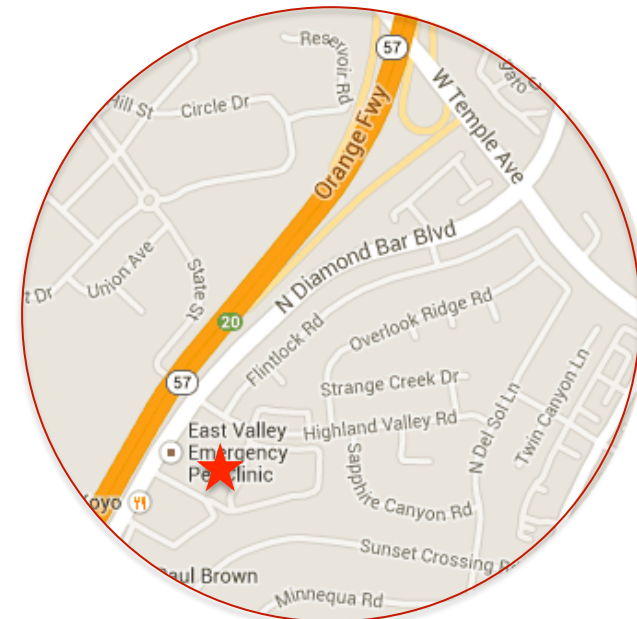

EAST VALLEY EMERGENCY PET CLINIC

938 N. Diamond Bar Blvd., Diamond Bar, CA 91765

(909) 861-5737

Monday-Thursday 6:00 PM-8:00 AM, Friday 6:00 PM-Monday 8:00 AM, *Open All Major Holidays 24 Hours a Day*

From: **VIA VERDE ANIMAL HOSPITAL**

4.6 MILES AWAY

Head east on Via Verde

Turn LEFT to merge onto CA-57 S

EXIT Sunset Crossing Rd toward 60 E

Turn LEFT onto Sunset Crossing Rd

Turn LEFT onto N Diamond Bar Blvd

Turn RIGHT into shopping center with bowling alley

If you reach Highland Valley you have gone too far

The clinic will be on your **RIGHT** in the back corner of the shopping center