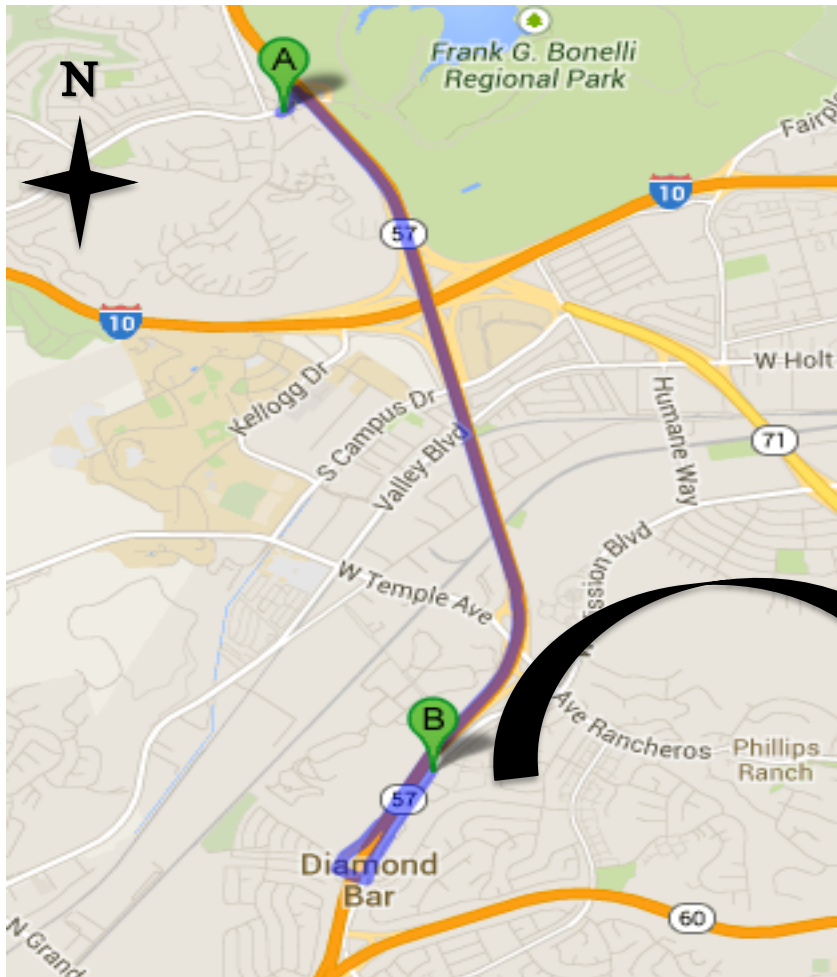

EAST VALLEY EMERGENCY PET CLINIC

938 N. Diamond Bar Blvd., Diamond Bar, CA 91765

(909) 861-5737

Monday-Thursday 6:00 PM-8:00 AM, Friday 6:00 PM-Monday 8:00 AM, *Open All Major Holidays 24 Hours a Day*

From: **VIA VERDE ANIMAL HOSPITAL**

4.6 MILES AWAY

Head east on Via Verde

Turn LEFT to merge onto CA-57 S

EXIT Sunset Crossing Rd toward 60 E

Turn LEFT onto Sunset Crossing Rd

Turn LEFT onto N Diamond Bar Blvd

Turn RIGHT into shopping center with bowling alley

If you reach Highland Valley you have gone too far

The clinic will be on your **RIGHT** in the back corner of the shopping center