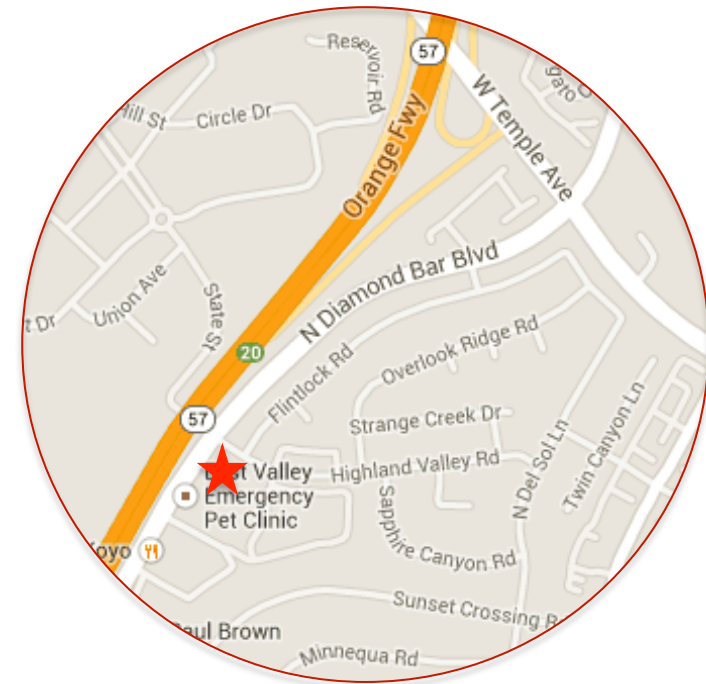

EAST VALLEY EMERGENCY PET CLINIC

938 N. Diamond Bar Blvd., Diamond Bar, CA 91765

(909) 861-5737

Monday-Thursday 6:00 PM-8:00 AM, Friday 6:00 PM-Monday 8:00 AM, *Open All Major Holidays 24 Hours a Day*

From: **VILLAGE ANIMAL HOSPITAL**

1.8 MILES AWAY

Head northeast onto Golden Springs Dr.

Turn LEFT onto S Diamond Bar Blvd

Continue onto N Diamond Bar Blvd

Turn RIGHT into shopping center with bowling alley

If you reach Highland Valley you have gone too far

The clinic will be on your **RIGHT** in the back corner of the shopping center