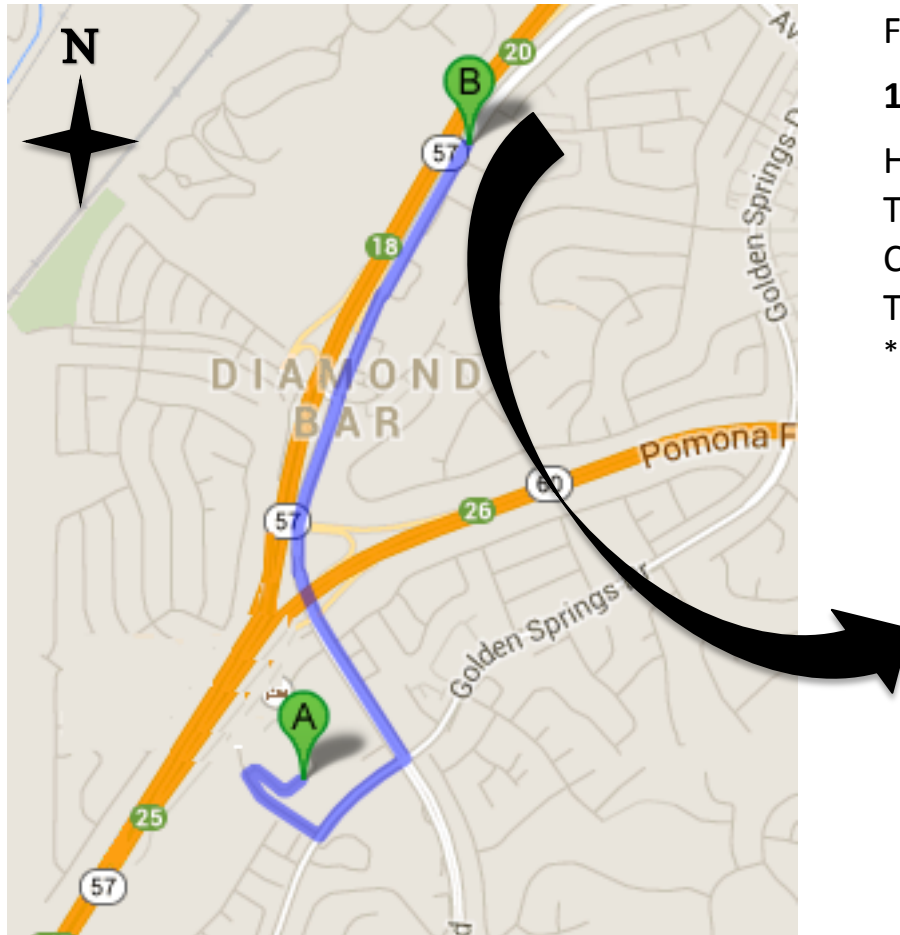

EAST VALLEY EMERGENCY PET CLINIC

938 N. Diamond Bar Blvd., Diamond Bar, CA 91765

(909) 861-5737

Monday-Thursday 6:00 PM-8:00 AM, Friday 6:00 PM-Monday 8:00 AM, *Open All Major Holidays 24 Hours a Day*

From: **VILLAGE ANIMAL HOSPITAL**

1.8 MILES AWAY

Head northeast onto Golden Springs Dr.

Turn LEFT onto S Diamond Bar Blvd

Continue onto N Diamond Bar Blvd

Turn RIGHT into shopping center with bowling alley

If you reach Highland Valley you have gone too far

The clinic will be on your **RIGHT** in the back corner of the shopping center